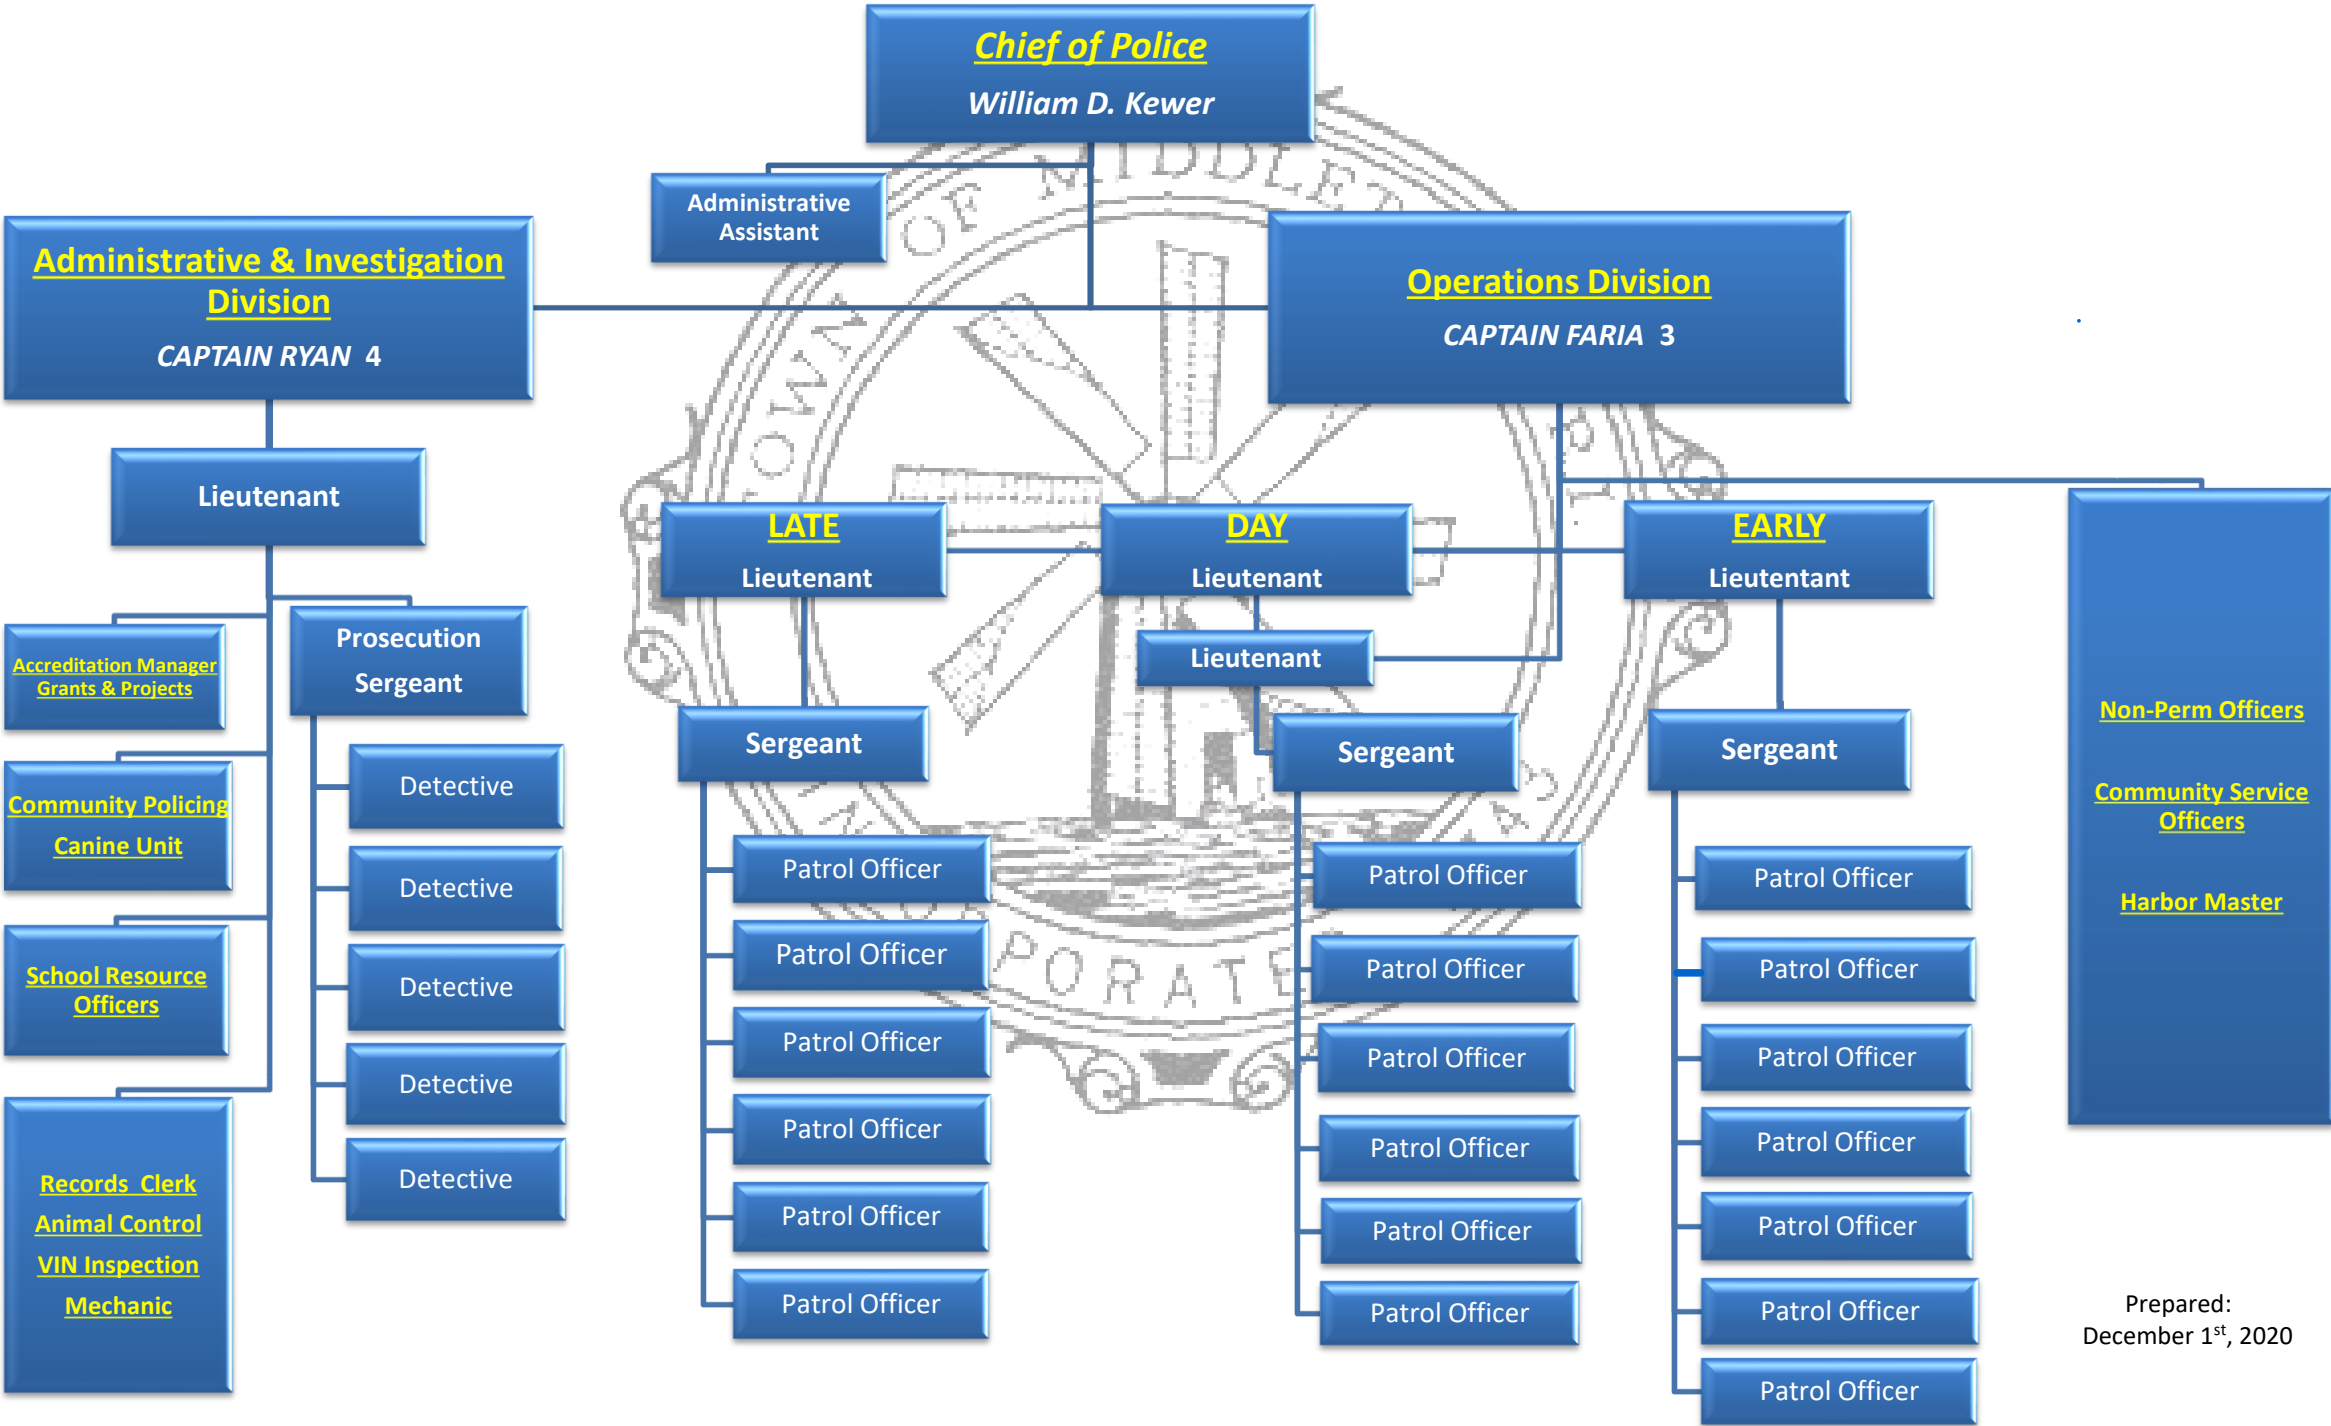

MIDDLETOWN POLICE DEPARTMENT ORGANIZATIONAL CHART

Prepared:
December 1st, 2020