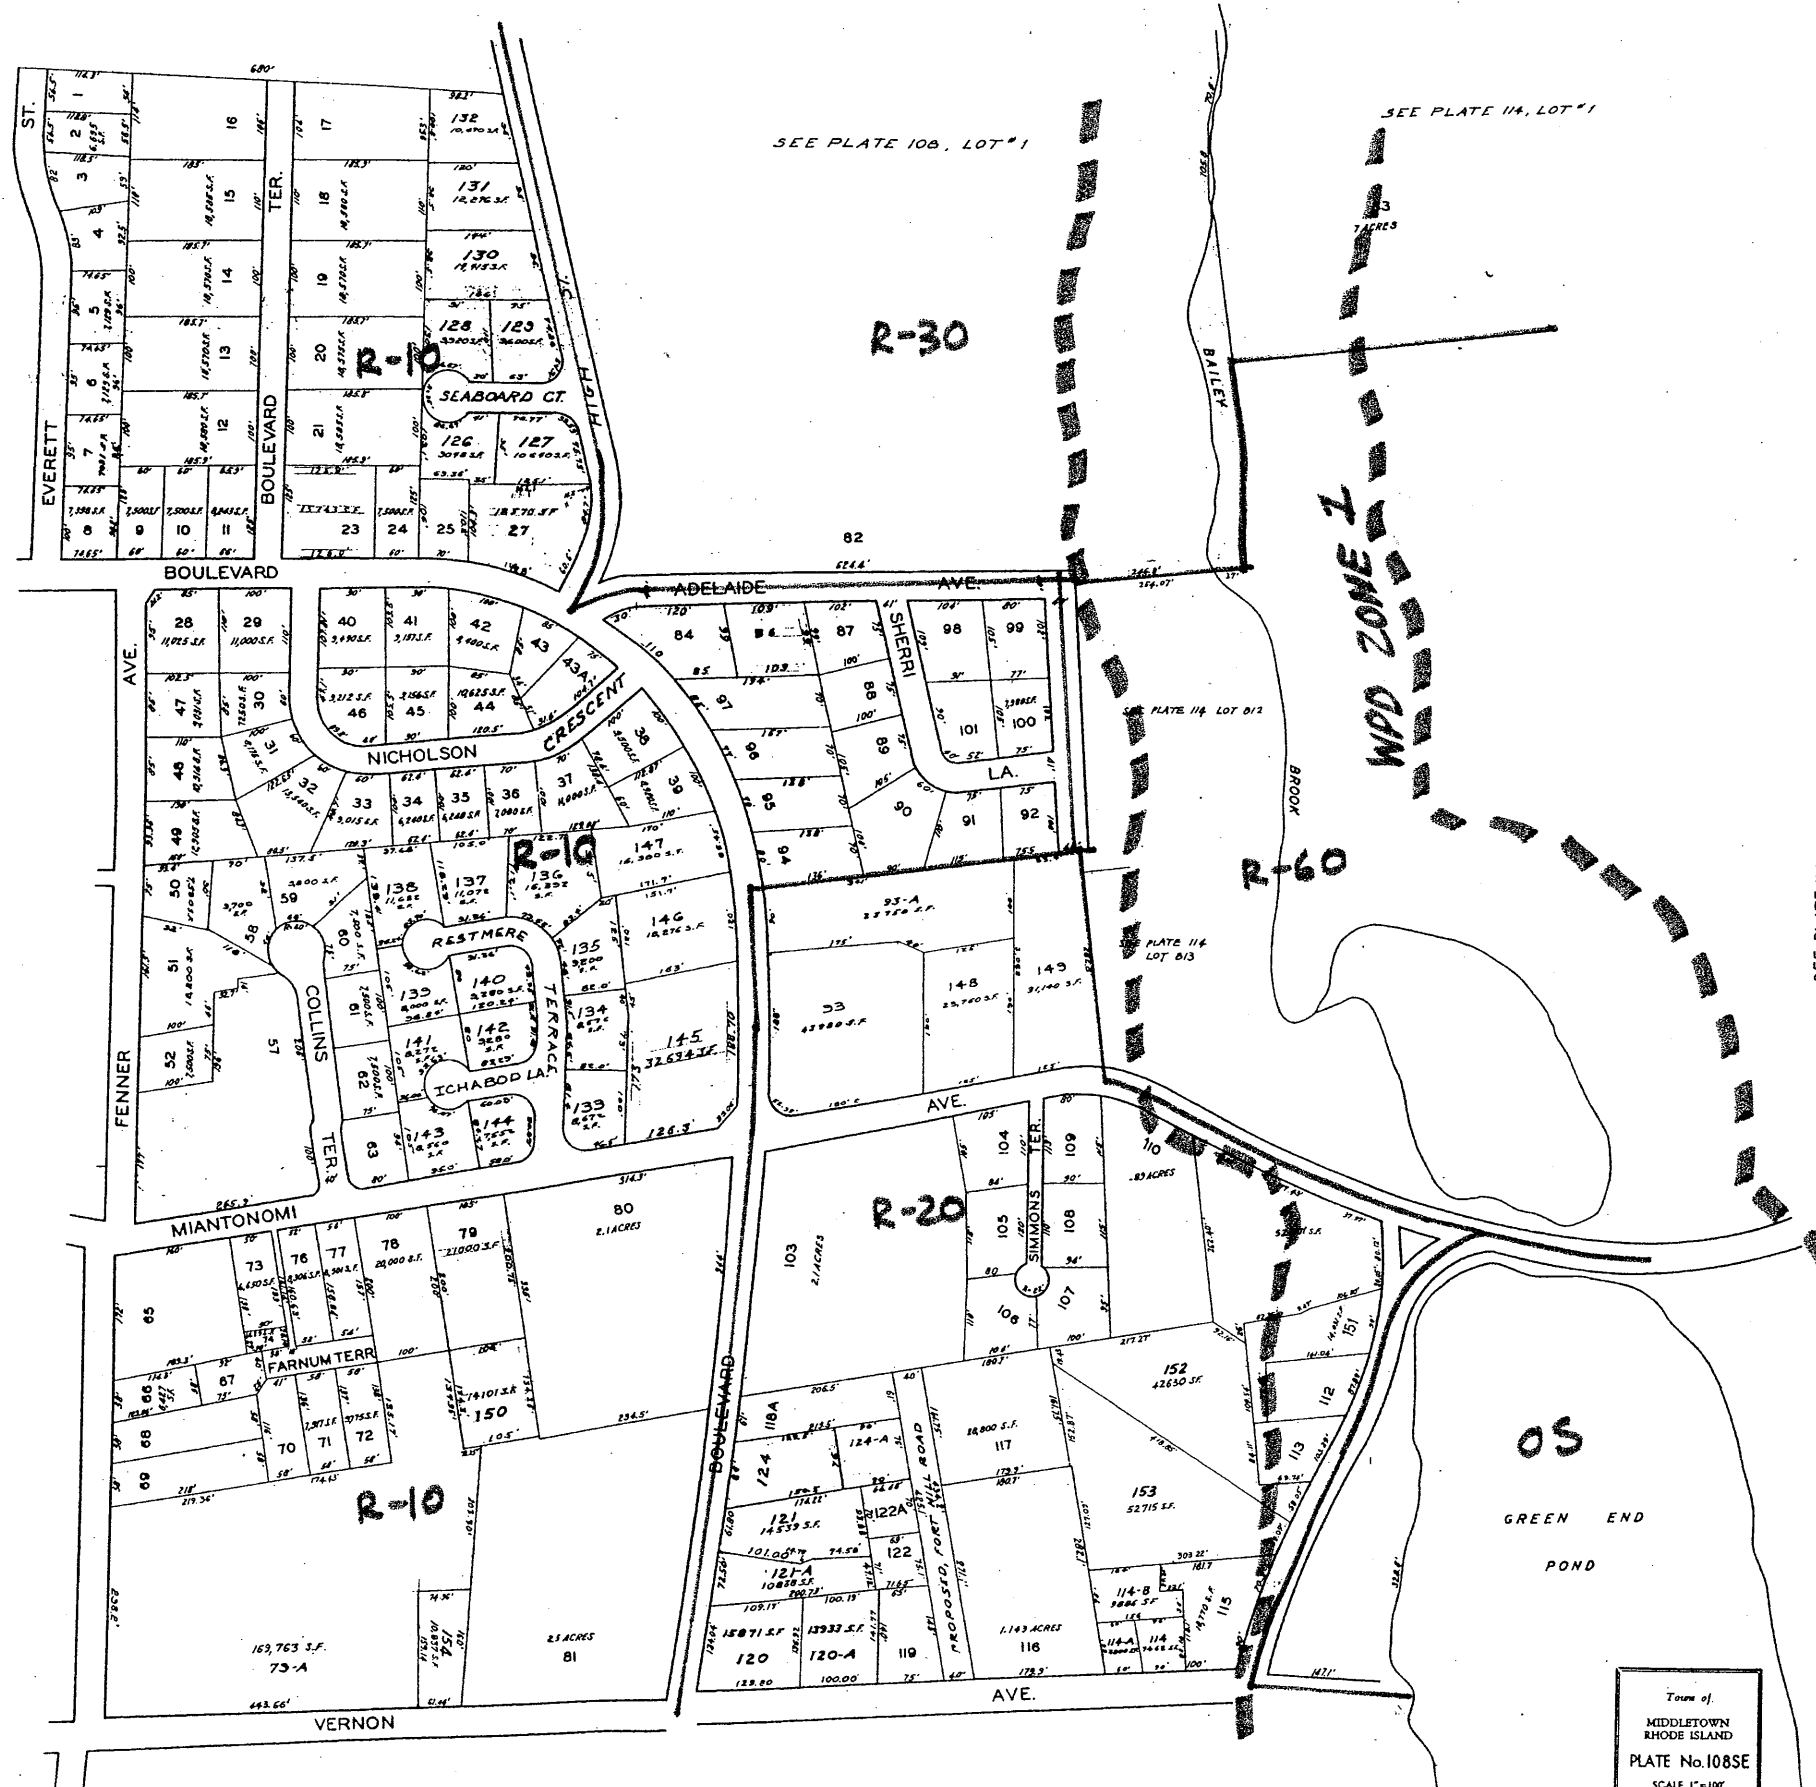

SEE PLATE 108SW

SEE PLATE 109NE

REV. FEB. 2003

Town of  
MIDDLETOWN  
RHODE ISLAND  
PLATE No. 108SE  
SCALE 1"=100'  
July, 1958  
Prepared by  
VERNON GRAPHICS, INC.  
Mt. Vernon, N. Y.