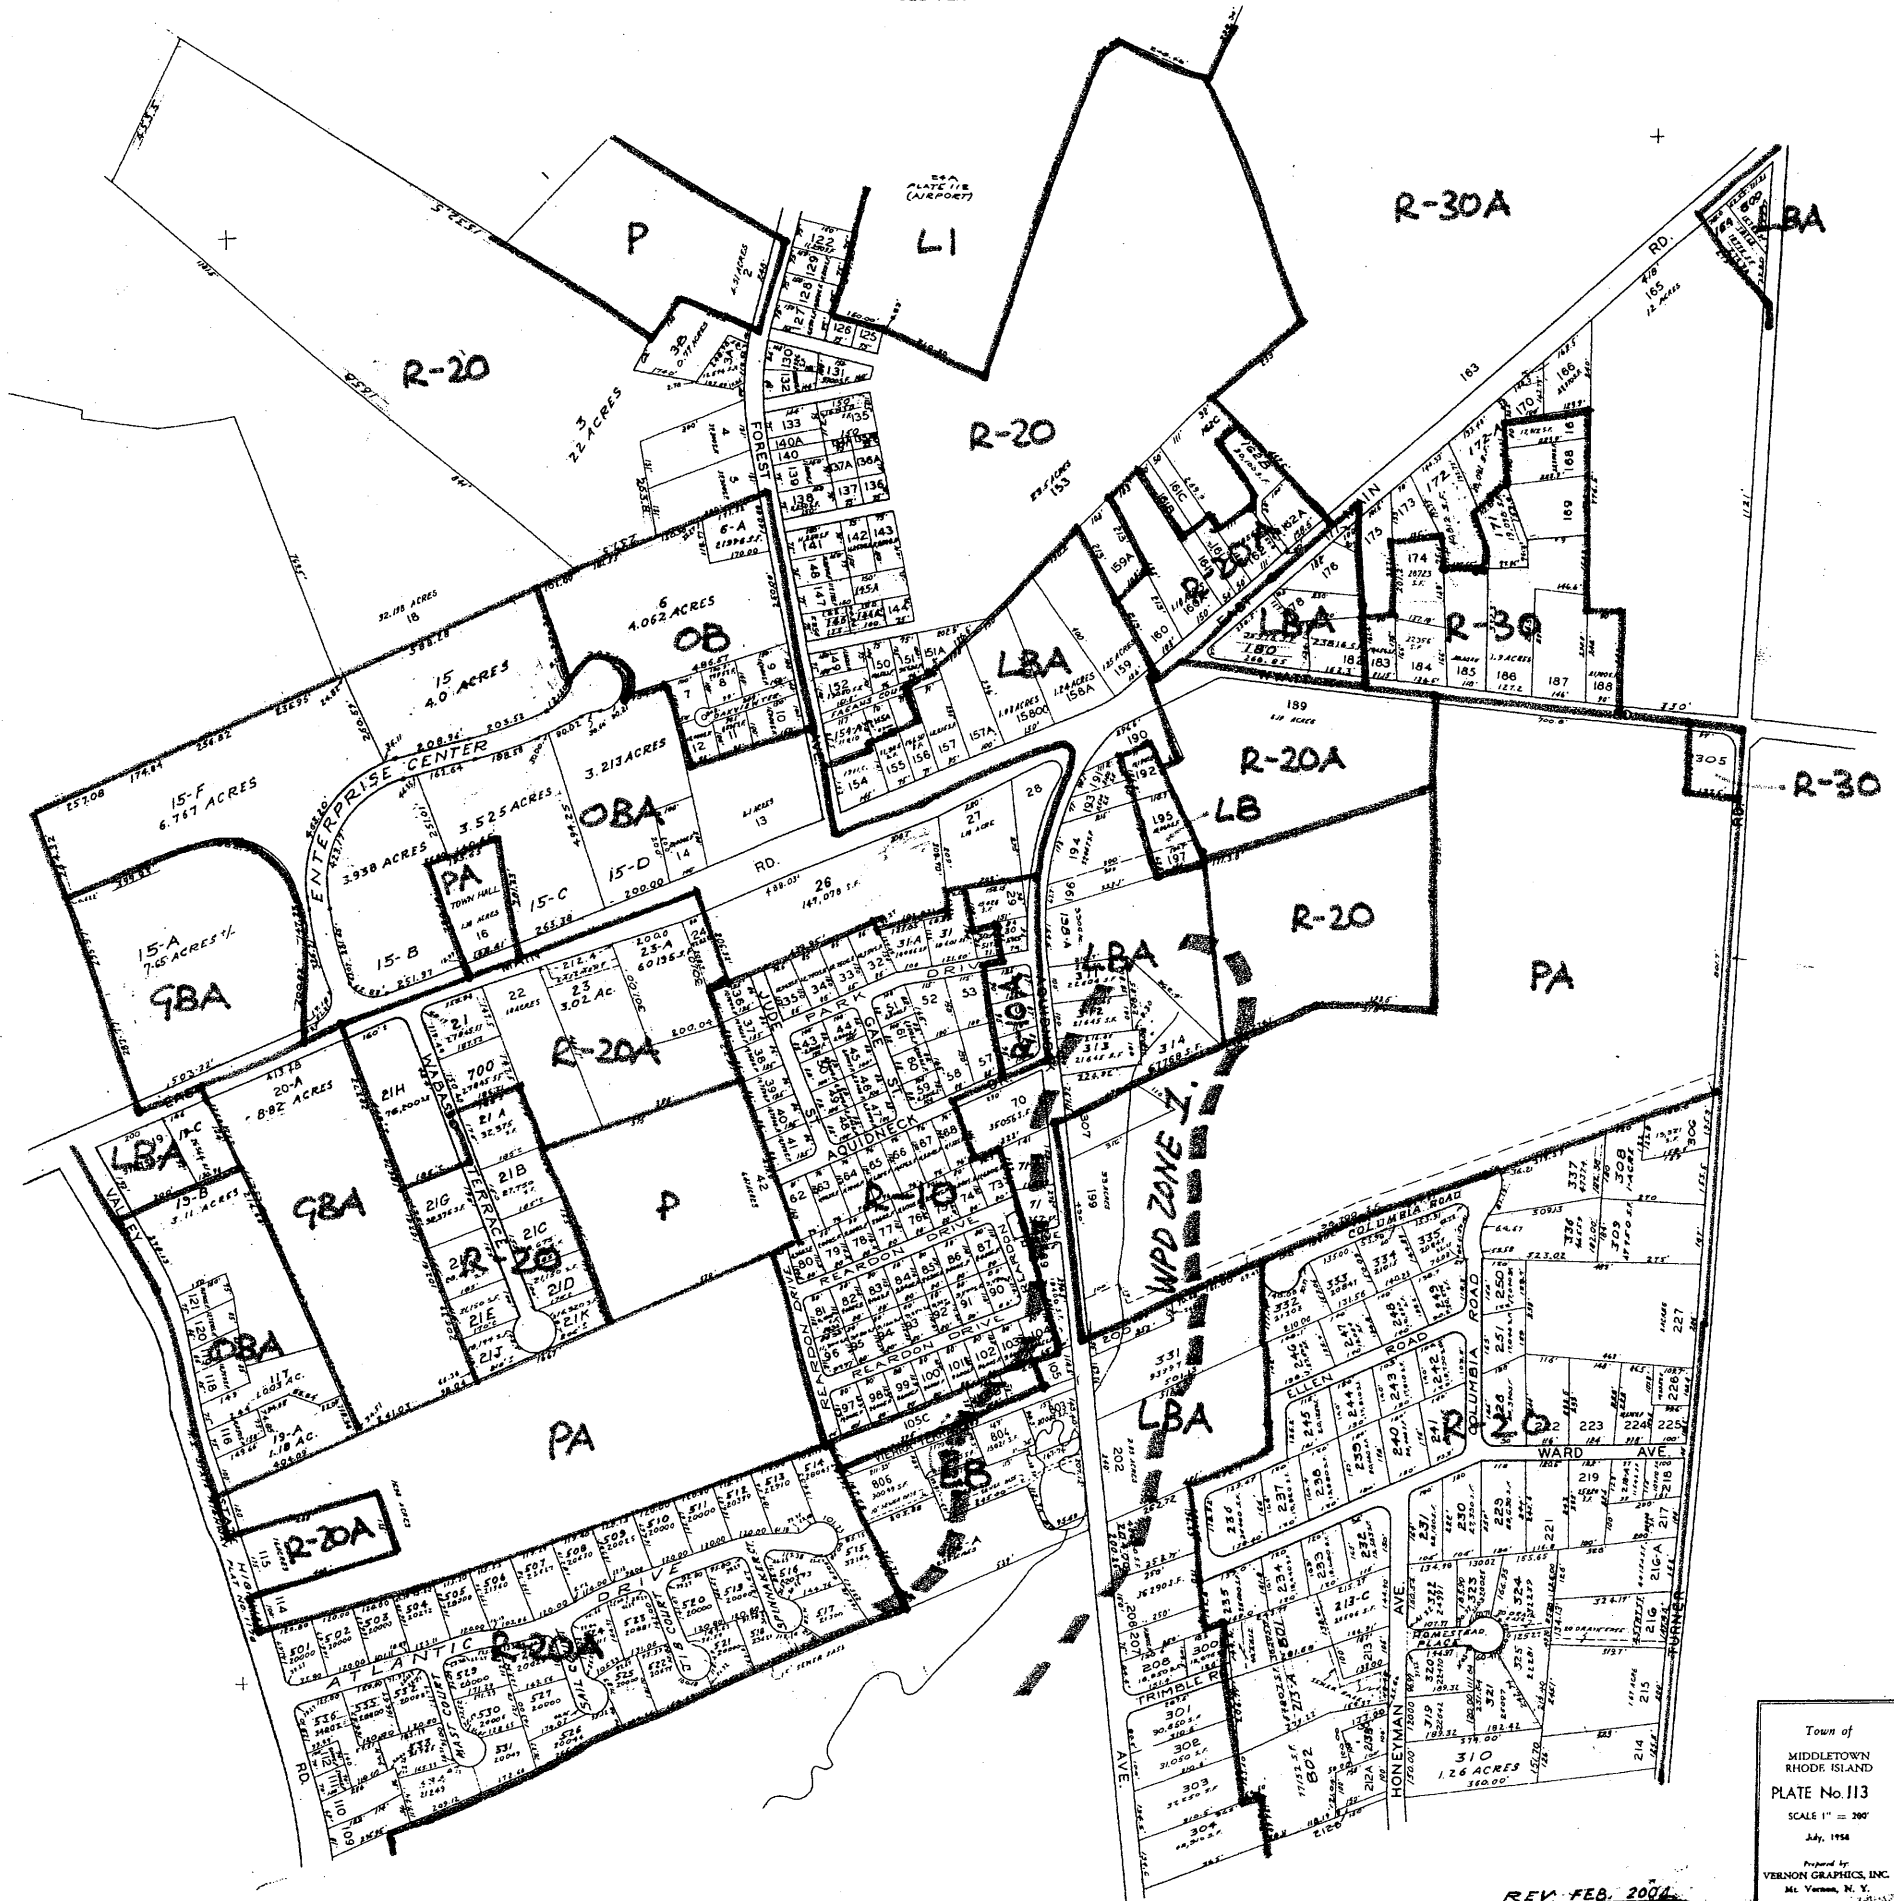

SEE PLATE 112

SEE PLATE 107NE

SEE PLATE 107SE

SEE PLATE 119

Town of
MIDDLETOWN
RHODE ISLAND
PLATE No. 113
SCALE 1" = 200'
July, 1954
Prepared by
VERNON GRAPHICS, INC.
Mt. Vernon, N. Y.

REV. FEB. 2004