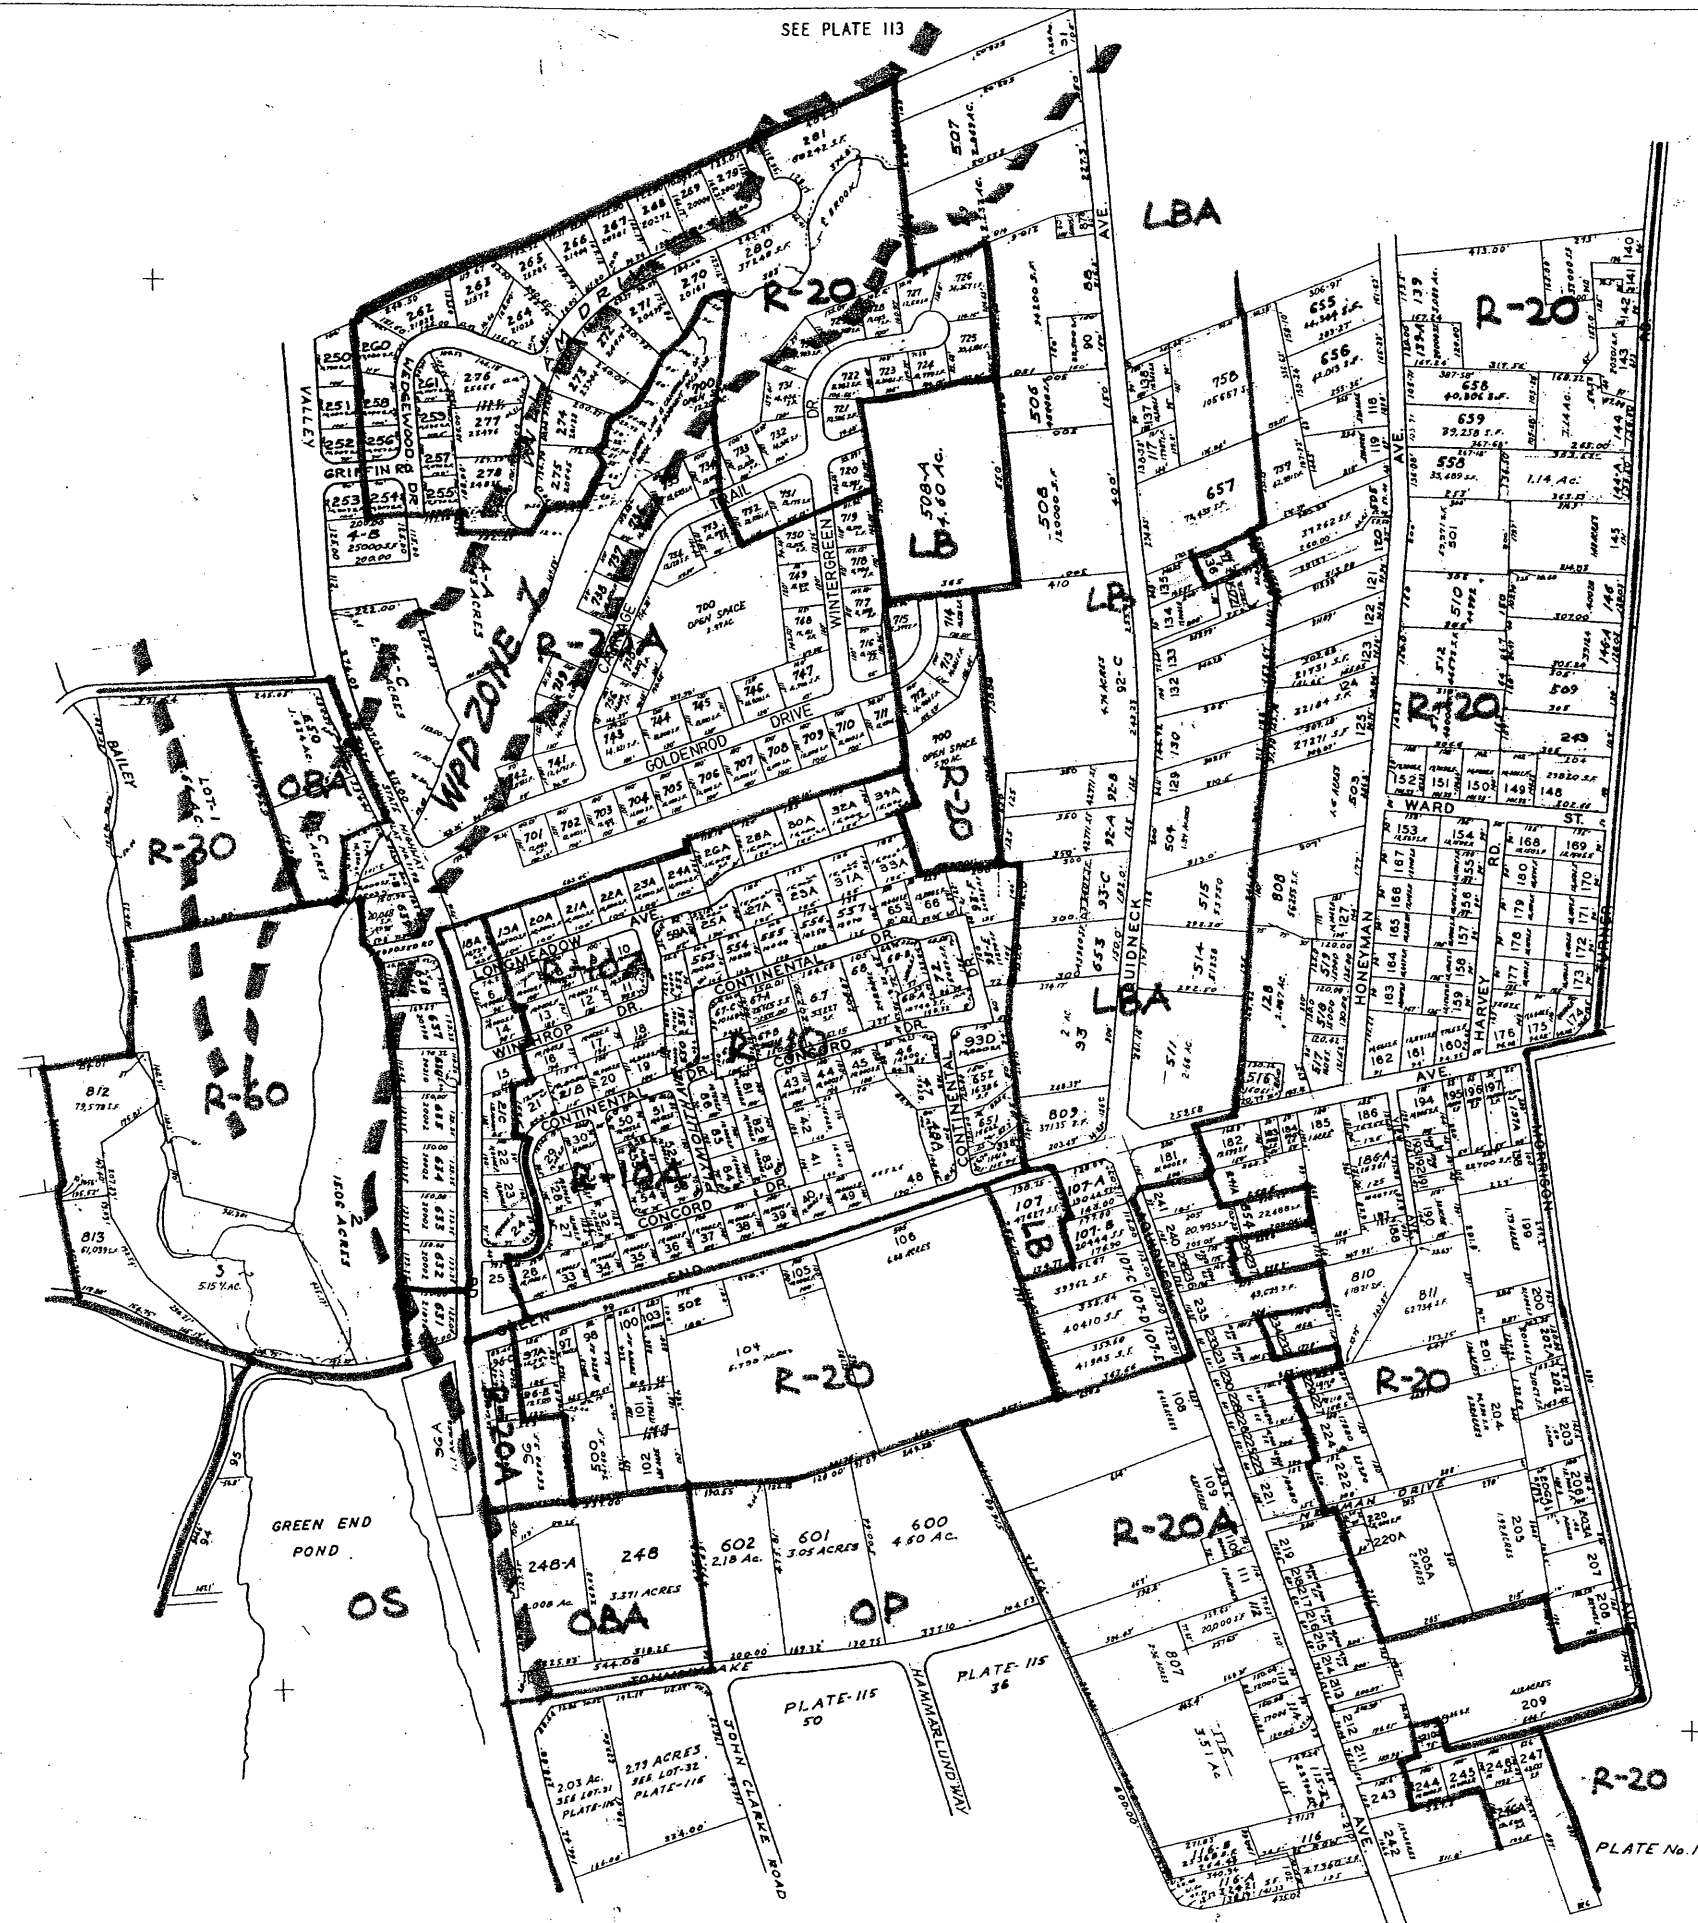

SEE PLATE 113

SEE PLATE 108

SEE PLATE 108 SE

SEE PLATE 120

SEE PLATE 115

REV. FEB-2008
M.H.

Town of
MIDDLETOWN
RHODE ISLAND
PLATE No. 114
SCALE 1" = 200'
July, 1958
Prepared by
VERNON GRAPHICS, INC.
Mt. Vernon, N. Y.