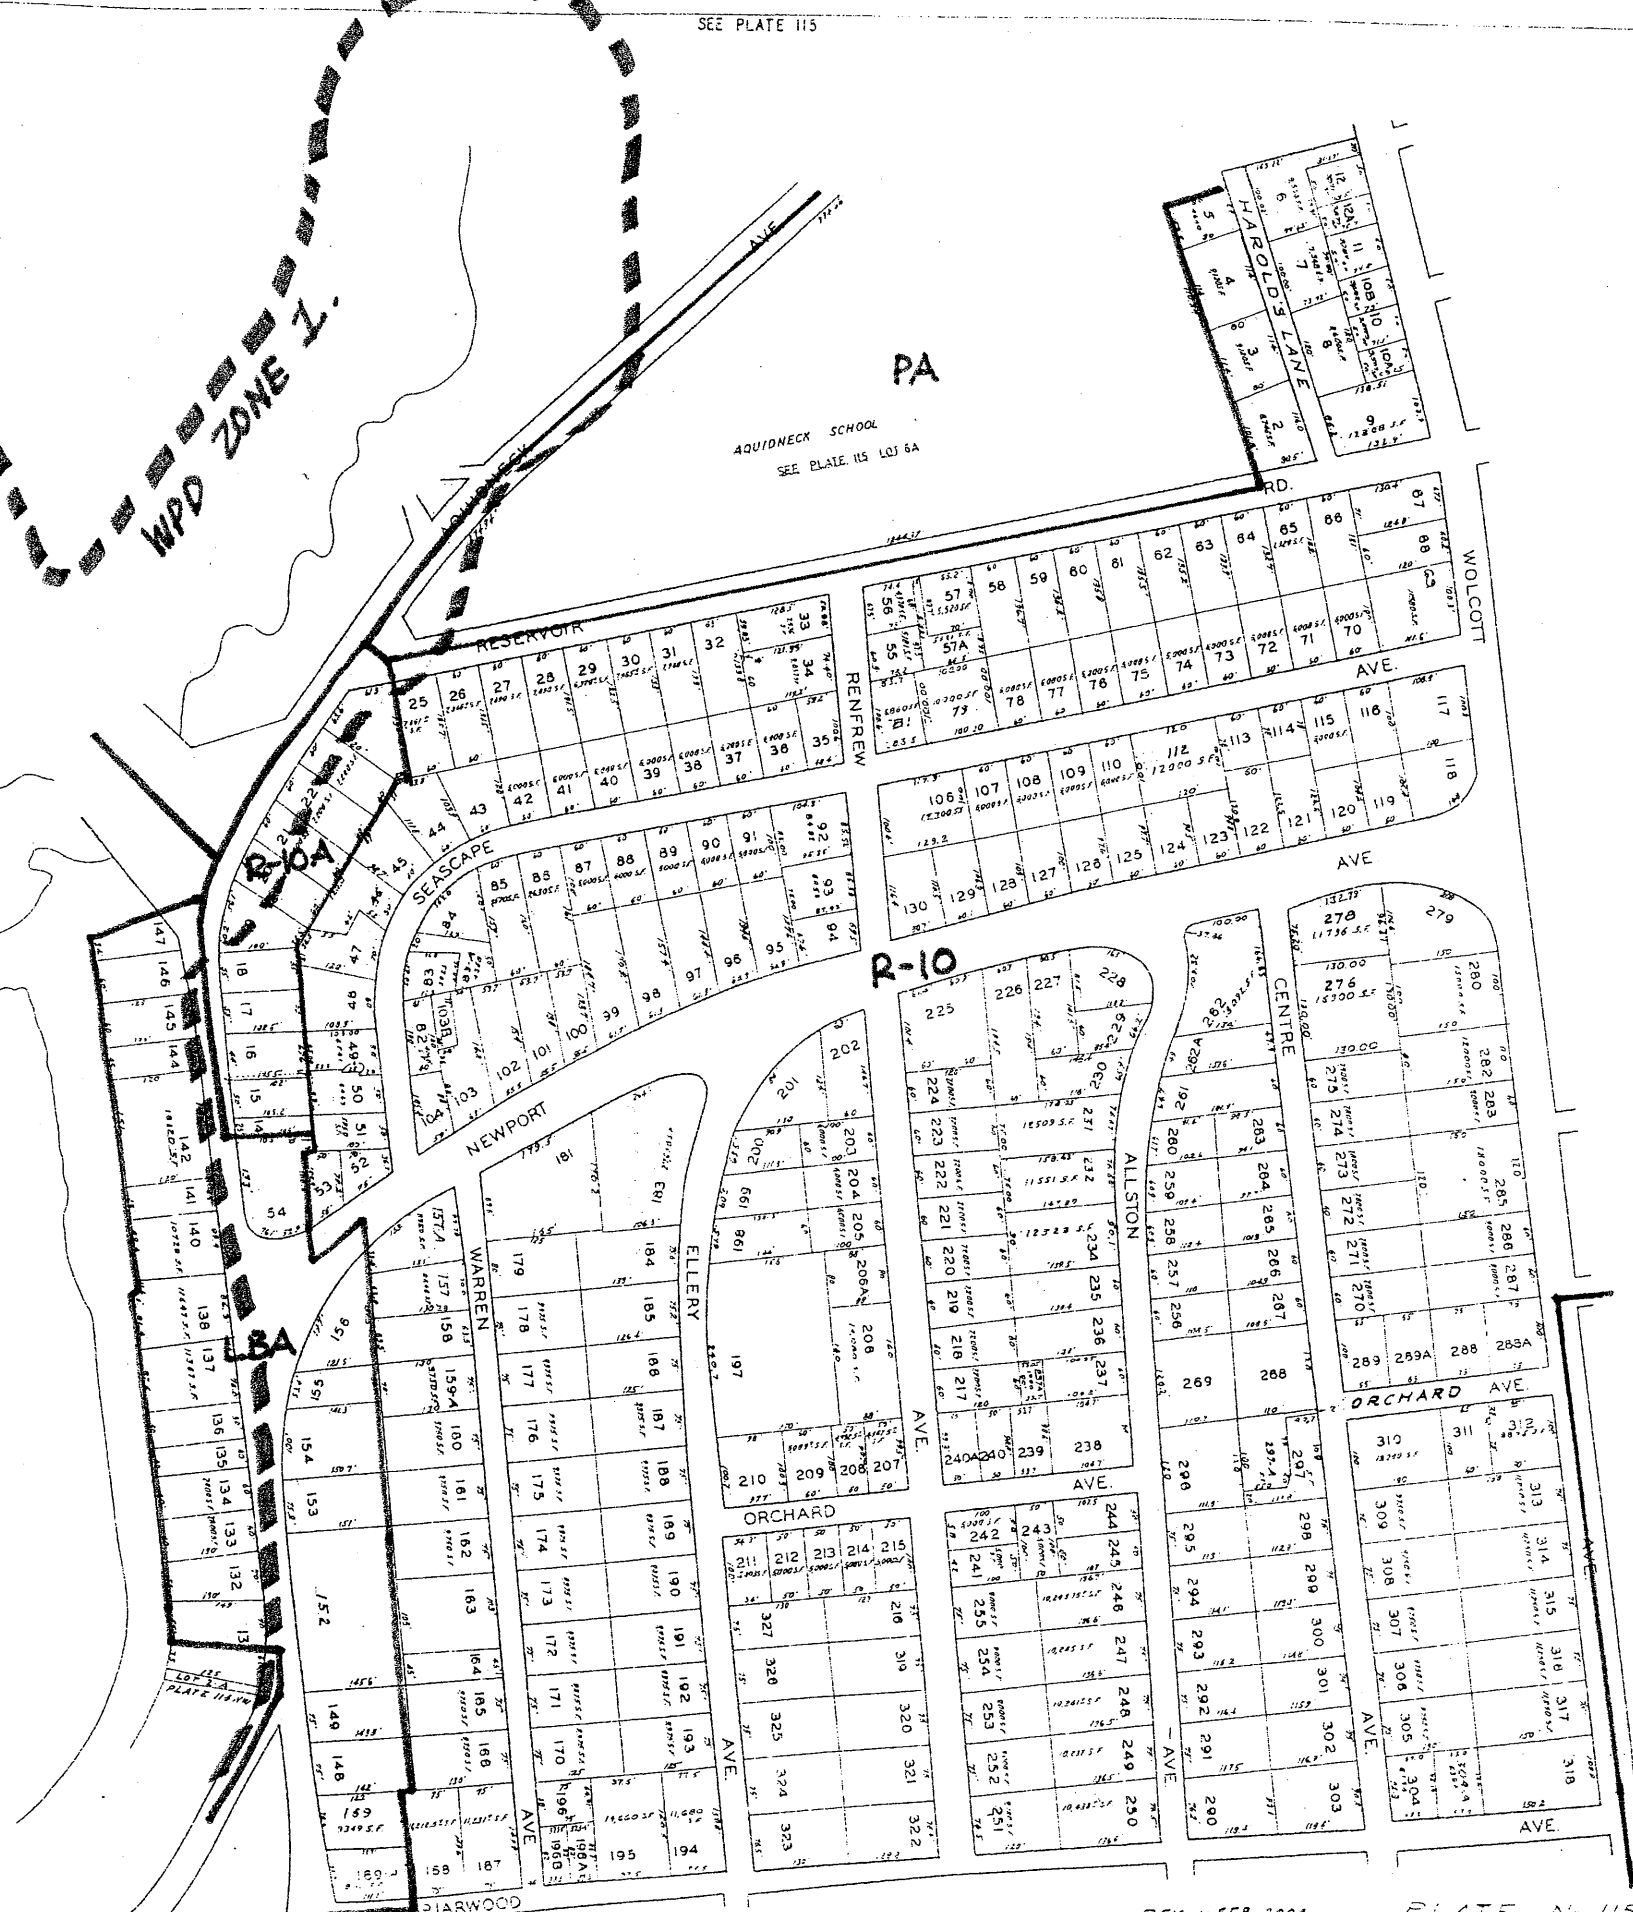

SEE PLATE 115

WPD ZONE 1.

PA

AQUIDNECK SCHOOL  
SEE PLATE 115 LOT 6A

OS

Town of  
MIDDLETOWN  
RHODE ISLAND  
PLATE No. 115SE  
SCALE 1" = 100'  
JUN. 1986  
Prepared by  
VERNON GRAPHICS, INC.  
Mt. Vernon, N. Y.

SEE PLATE 118 NE

REV. FEB. 2004  
MH.

PLATE No. 115SE  
SCALE 1" = 100'

SEE PLATE 121 SW