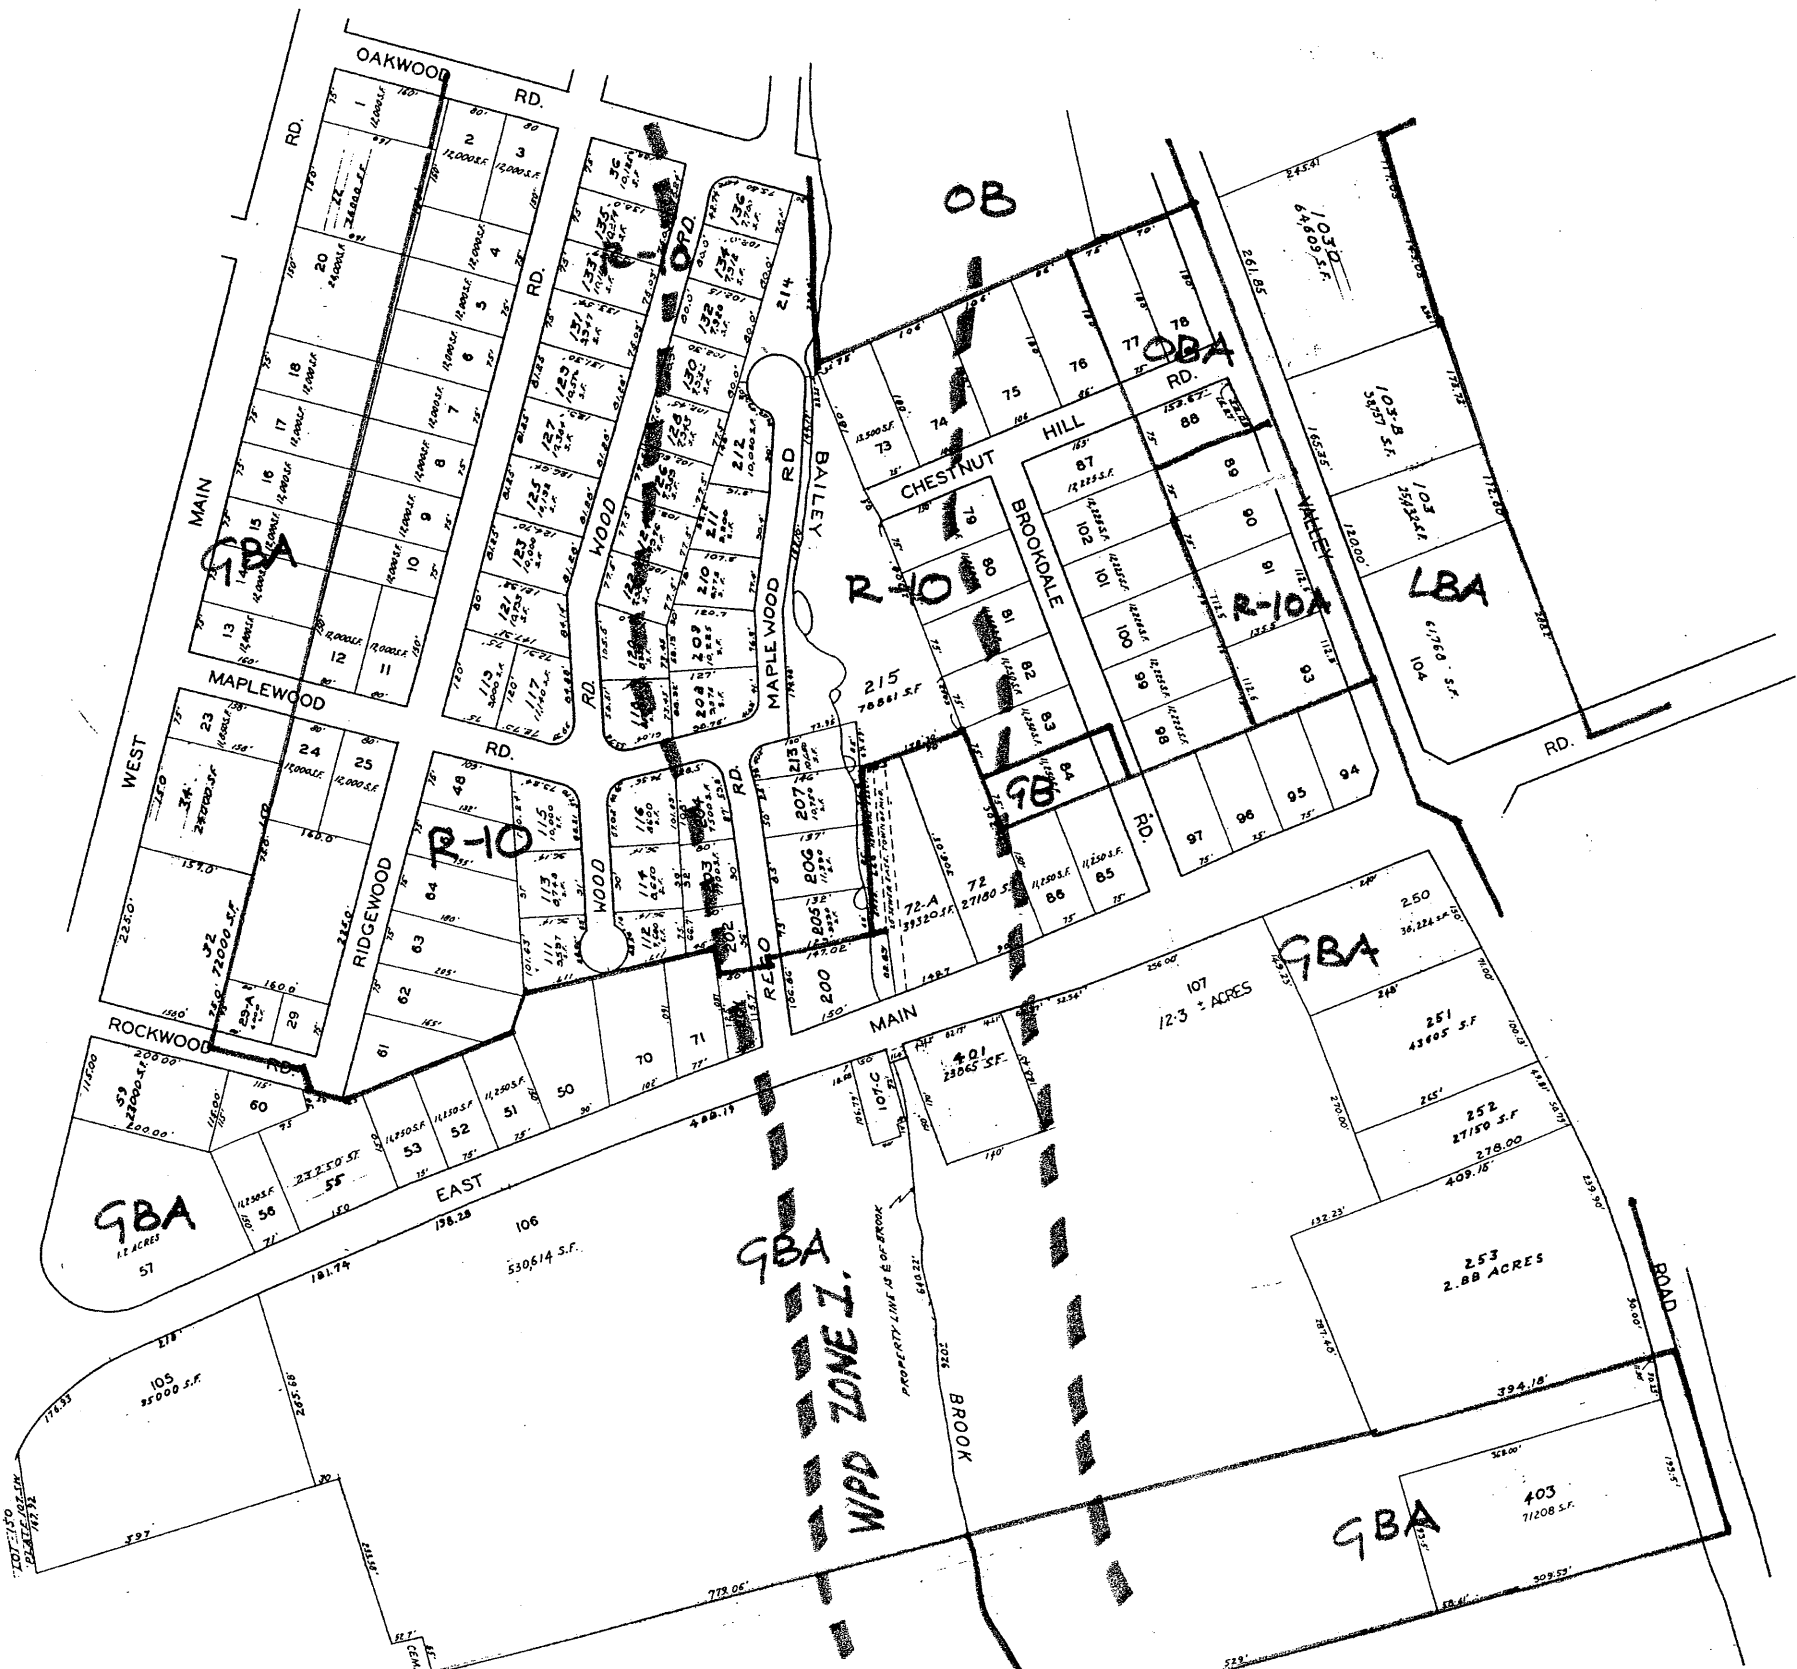

SEE PLATE 107 SW

SEE PLATE 113

SEE PLATE 108

REV. FEB. 2003
MH.

Town of
MIDDLETOWN
RHODE ISLAND
PLATE No. 107 SE
SCALE 1"=100'
July, 1958
Prepared by:
VERNON GRAPHICS, INC.
Mt. Vernon, N. Y.