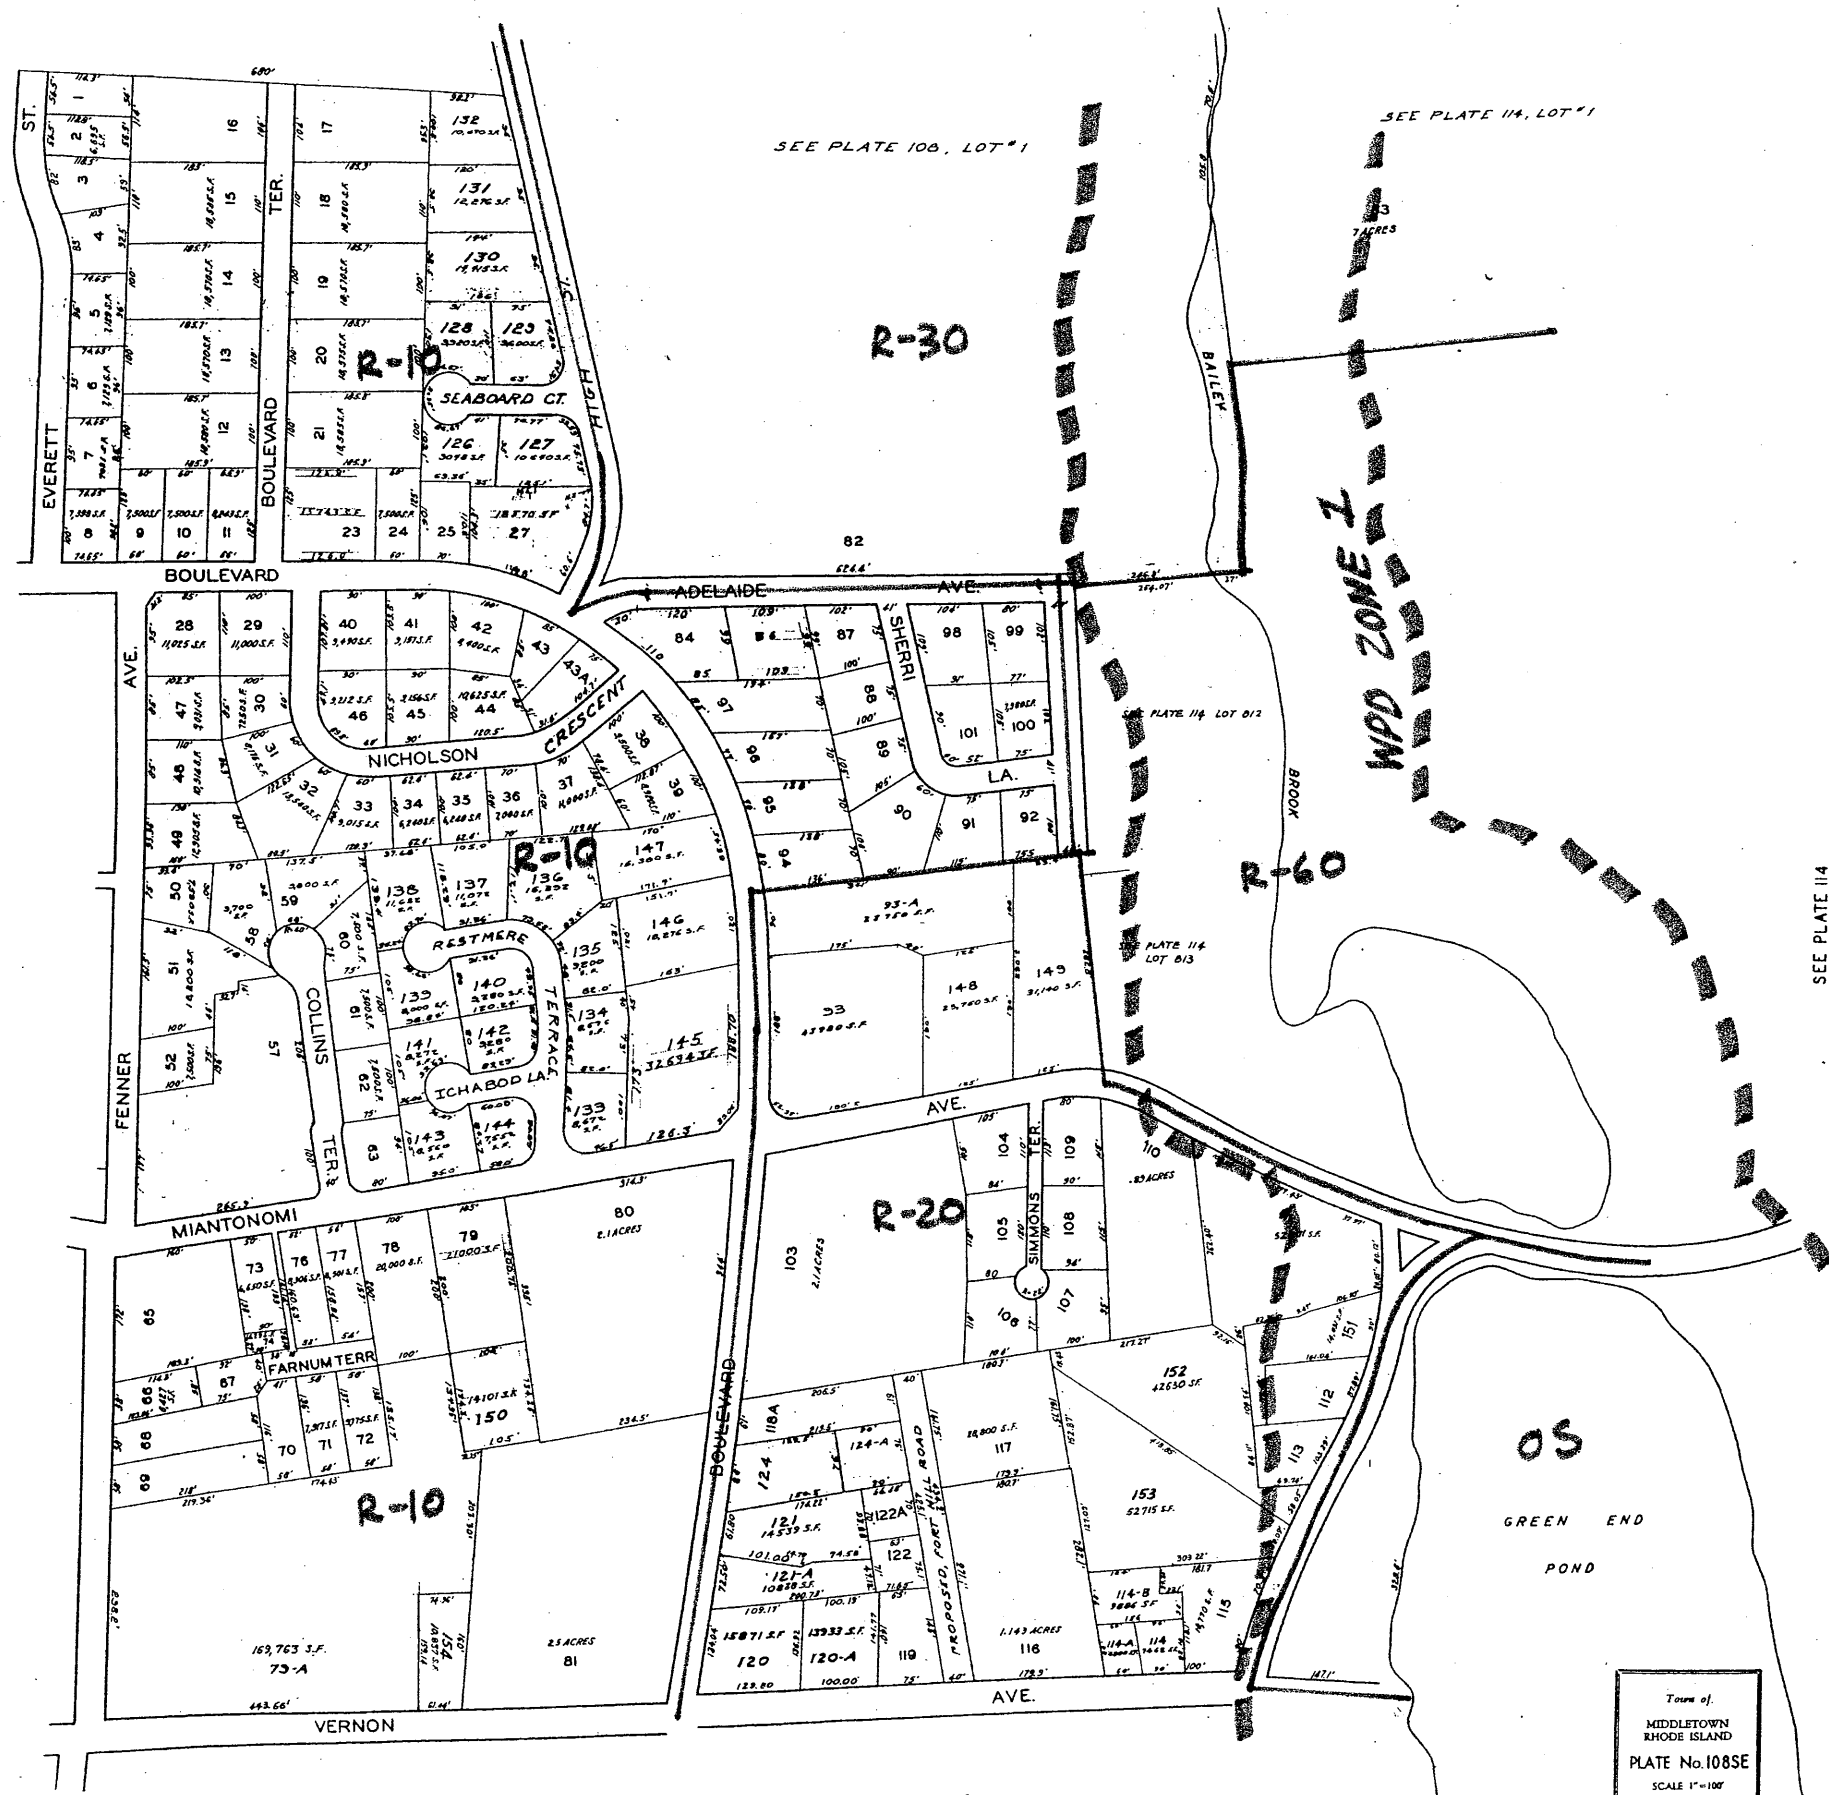

SEE PLATE 108 SW

SEE PLATE 108, LOT #1

SEE PLATE 114, LOT #1

SEE PLATE 114

Town of
 MIDDLETOWN
 RHODE ISLAND
 PLATE No. 108SE
 SCALE 1"=100'
 July, 1958
 Prepared by:
 VERNON GRAPHICS, INC.
 Mt. Vernon, N. Y.