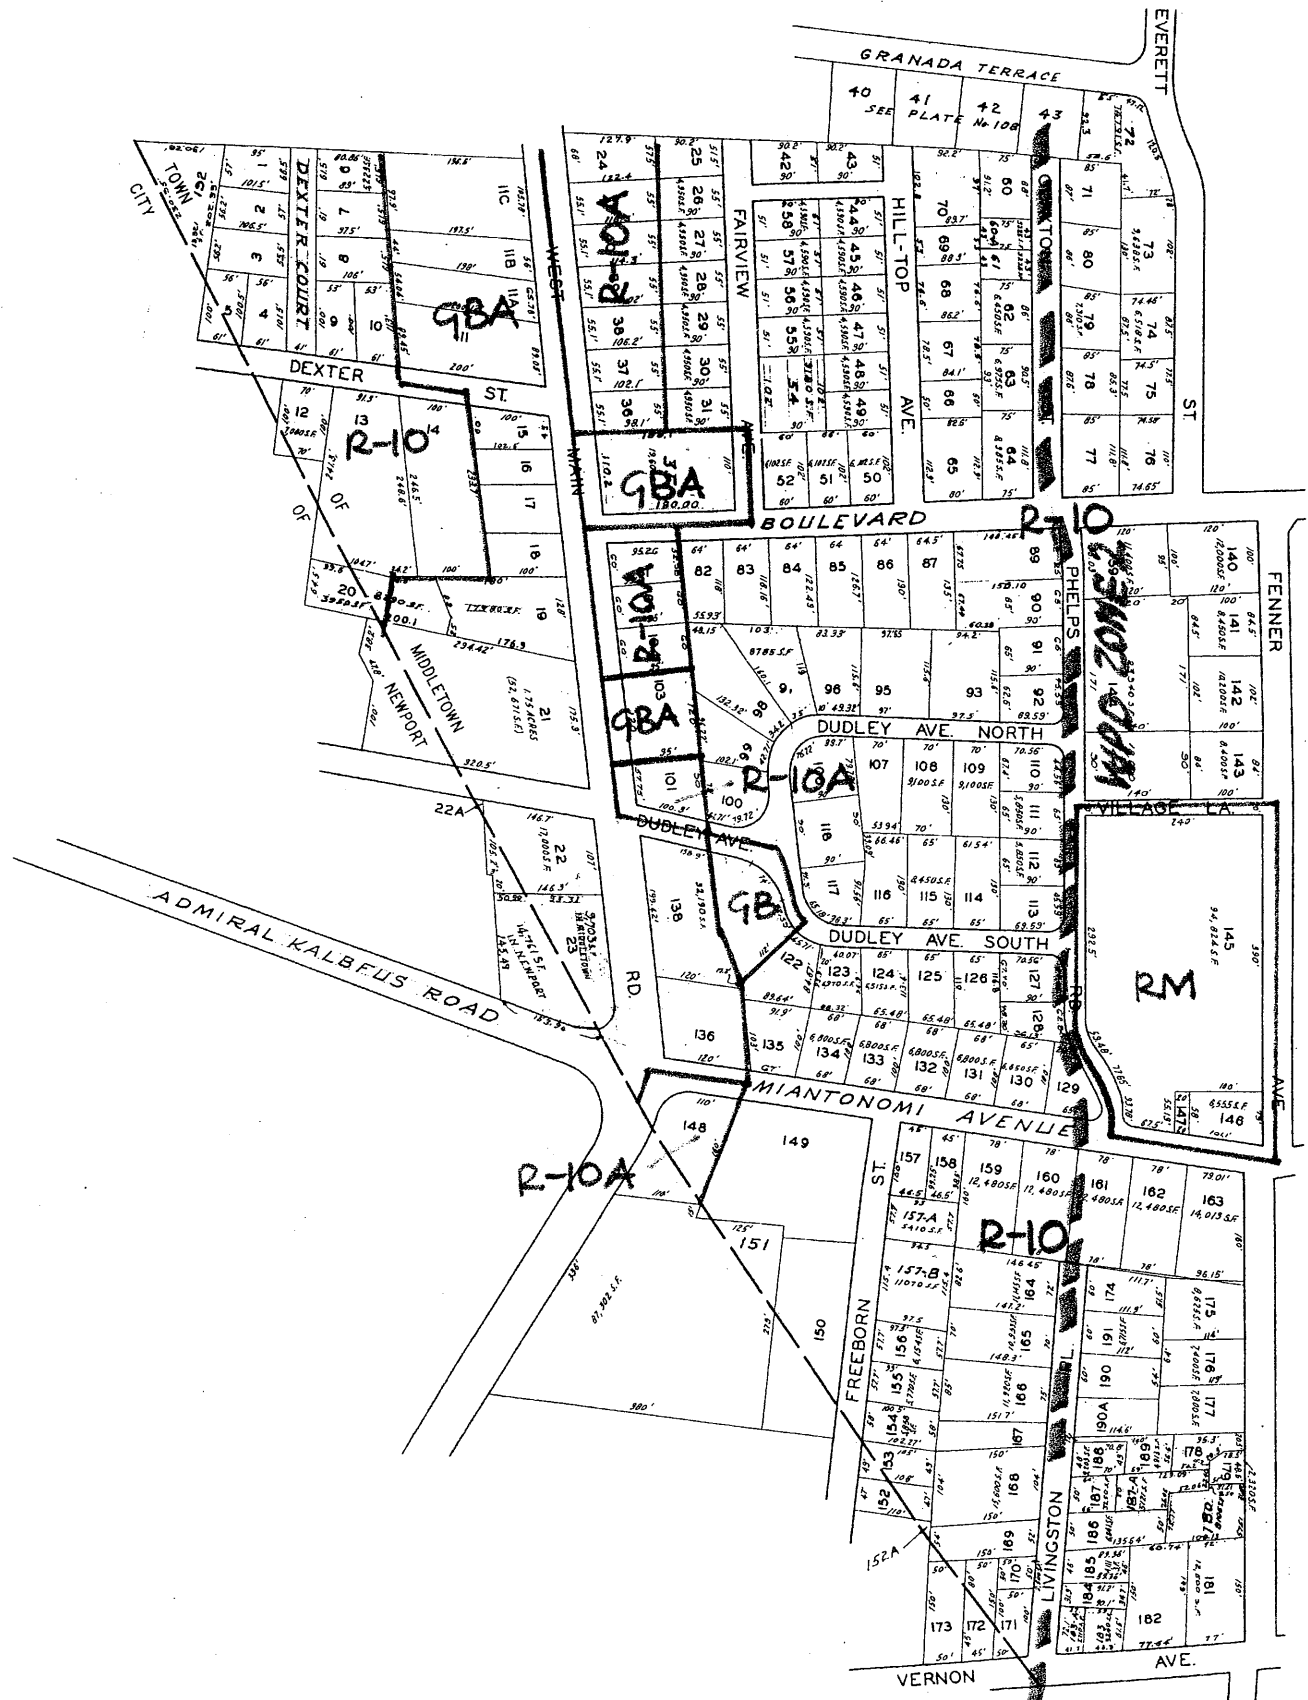

SEE PLATE 108NW

SEE PLATE 108SE

SEE PLATE 109NE

REV. FEB. 2004

Town of
MIDDLETOWN
RHODE ISLAND
PLATE No. 108SW
SCALE 1"=100'
July, 1958
Prepared by
VERNON GRAPHICS, INC.
Mt. Vernon, N. Y.