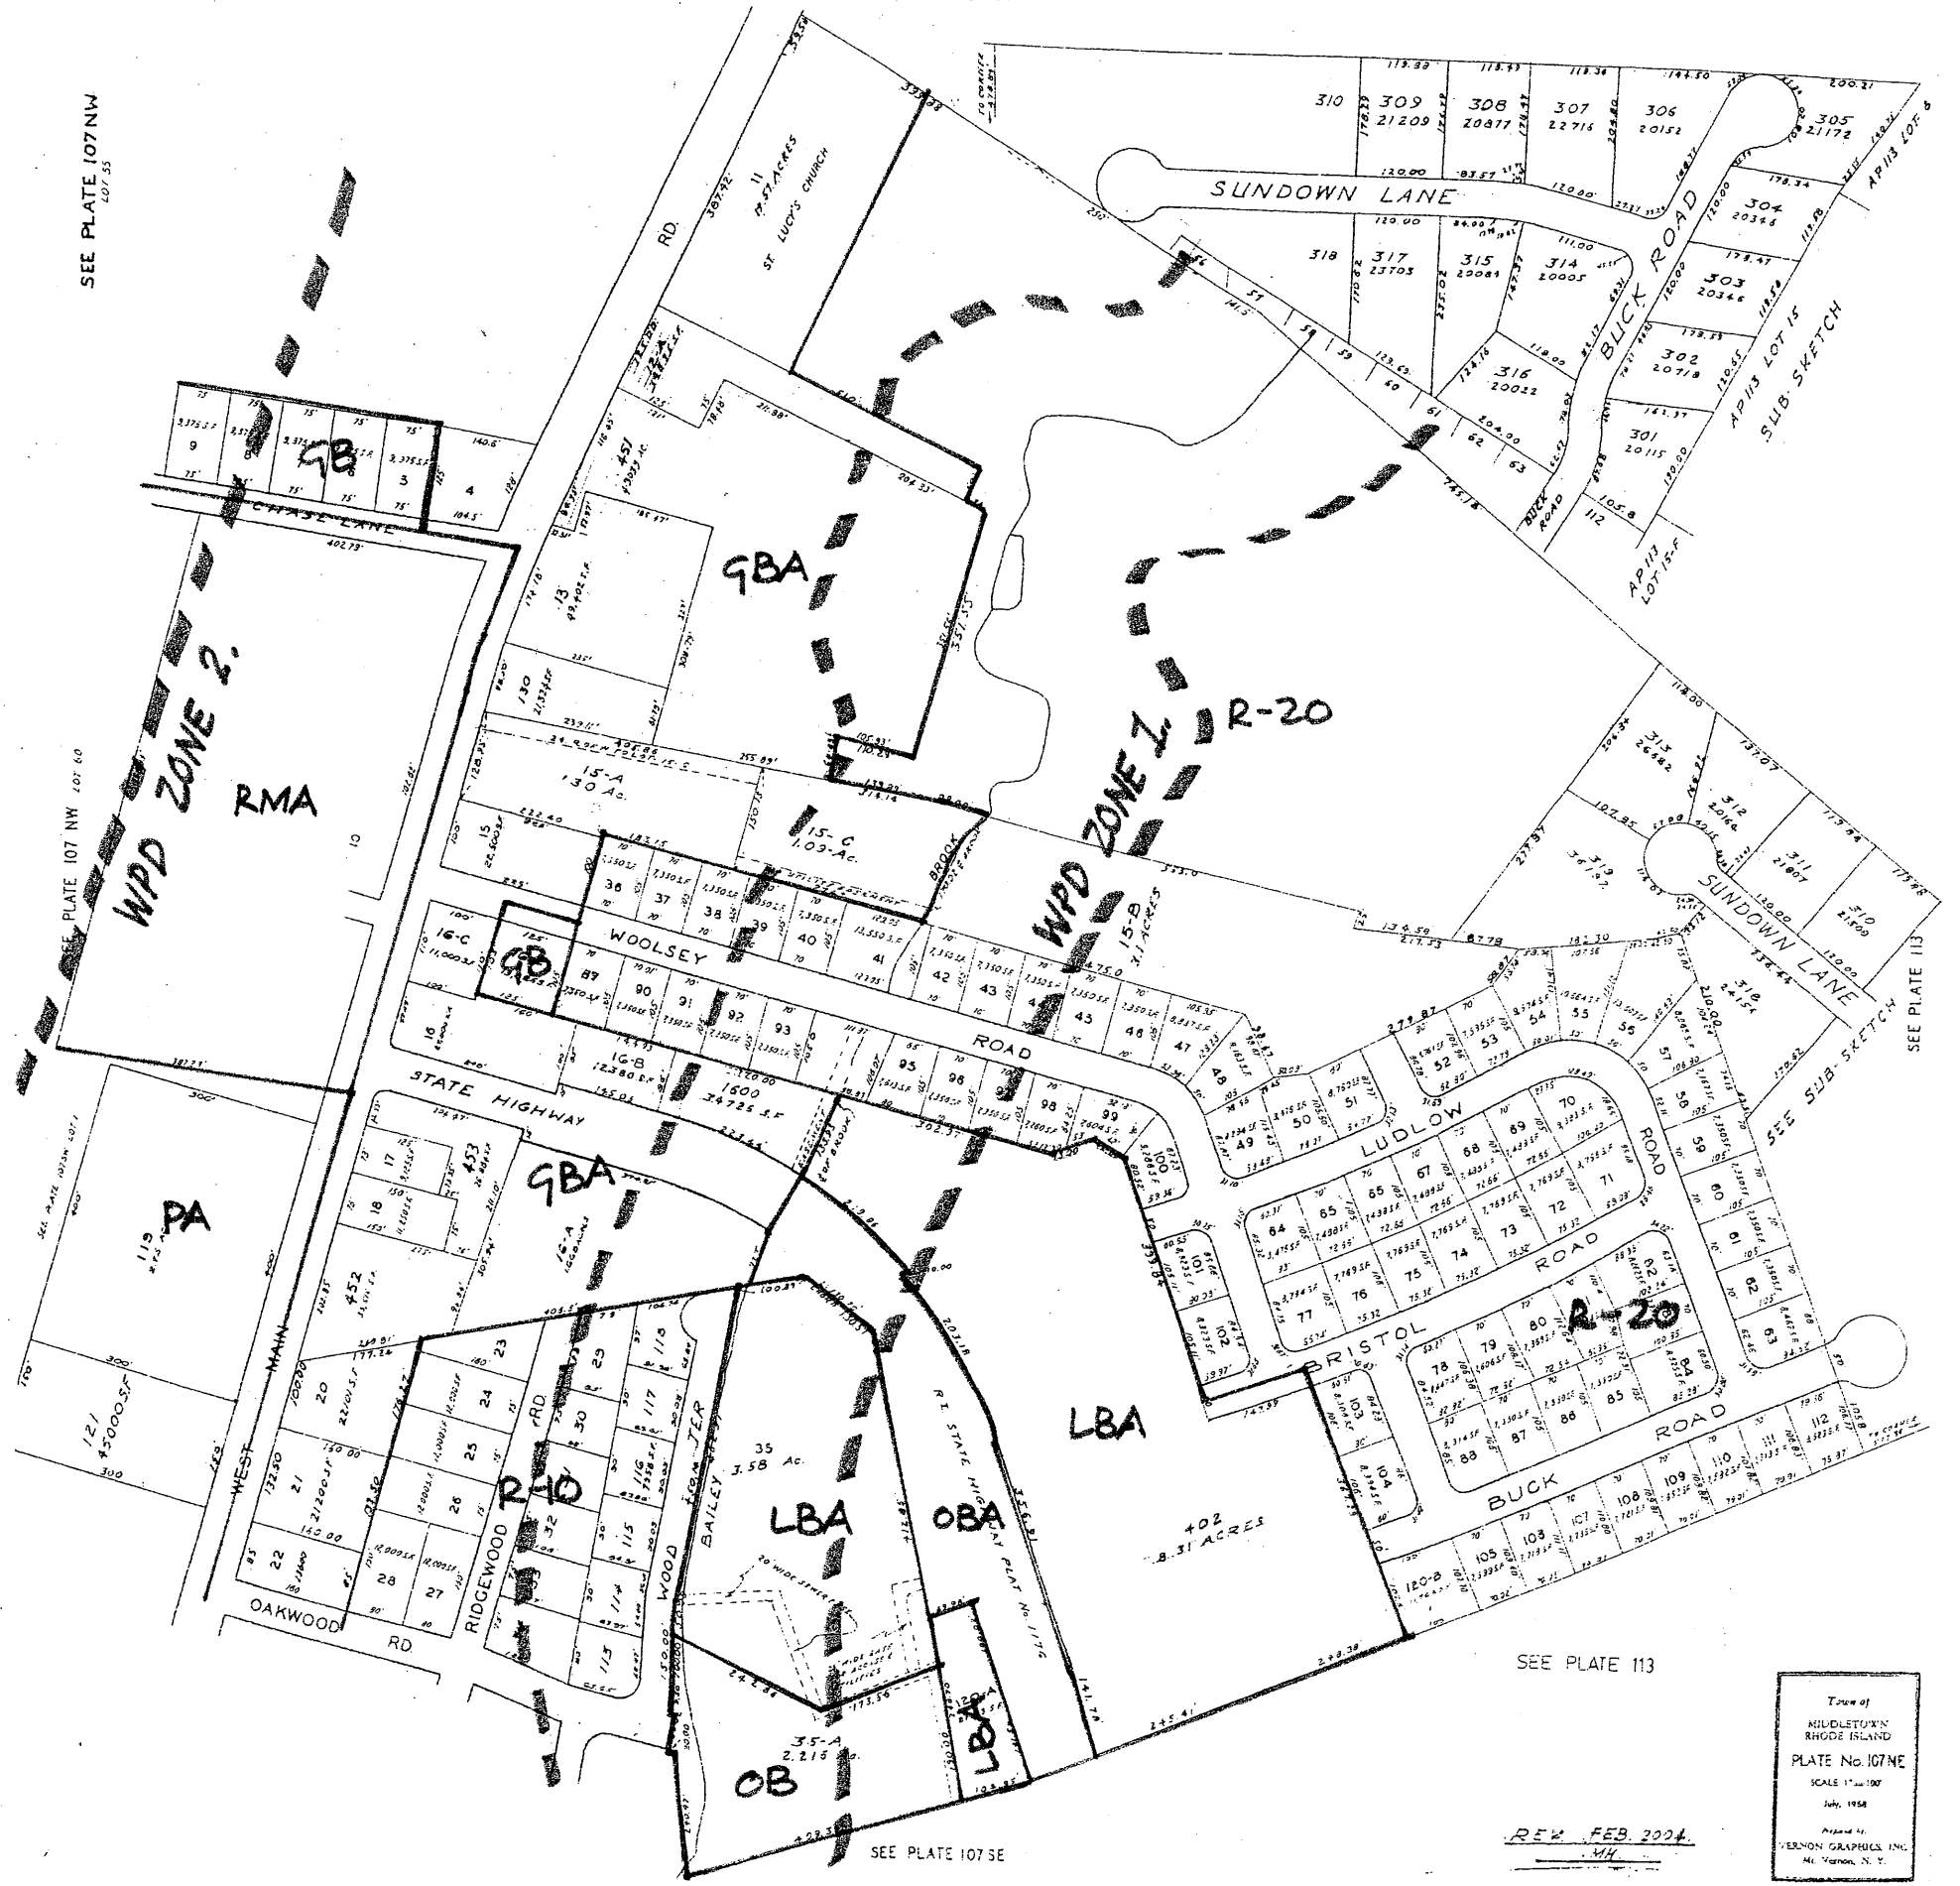

SEE PLATE 106

SEE PLATE 107NW  
107.25

SEE PLATE 113

SEE PLATE 107SE

REV FEB 2024

Town of  
NINDLETOWN  
RHODE ISLAND  
PLATE No. 107NE  
SCALE 1" = 100'  
July, 1958  
Prepared by  
ERSON GRAPHICS, INC.  
Mt. Vernon, N. Y.