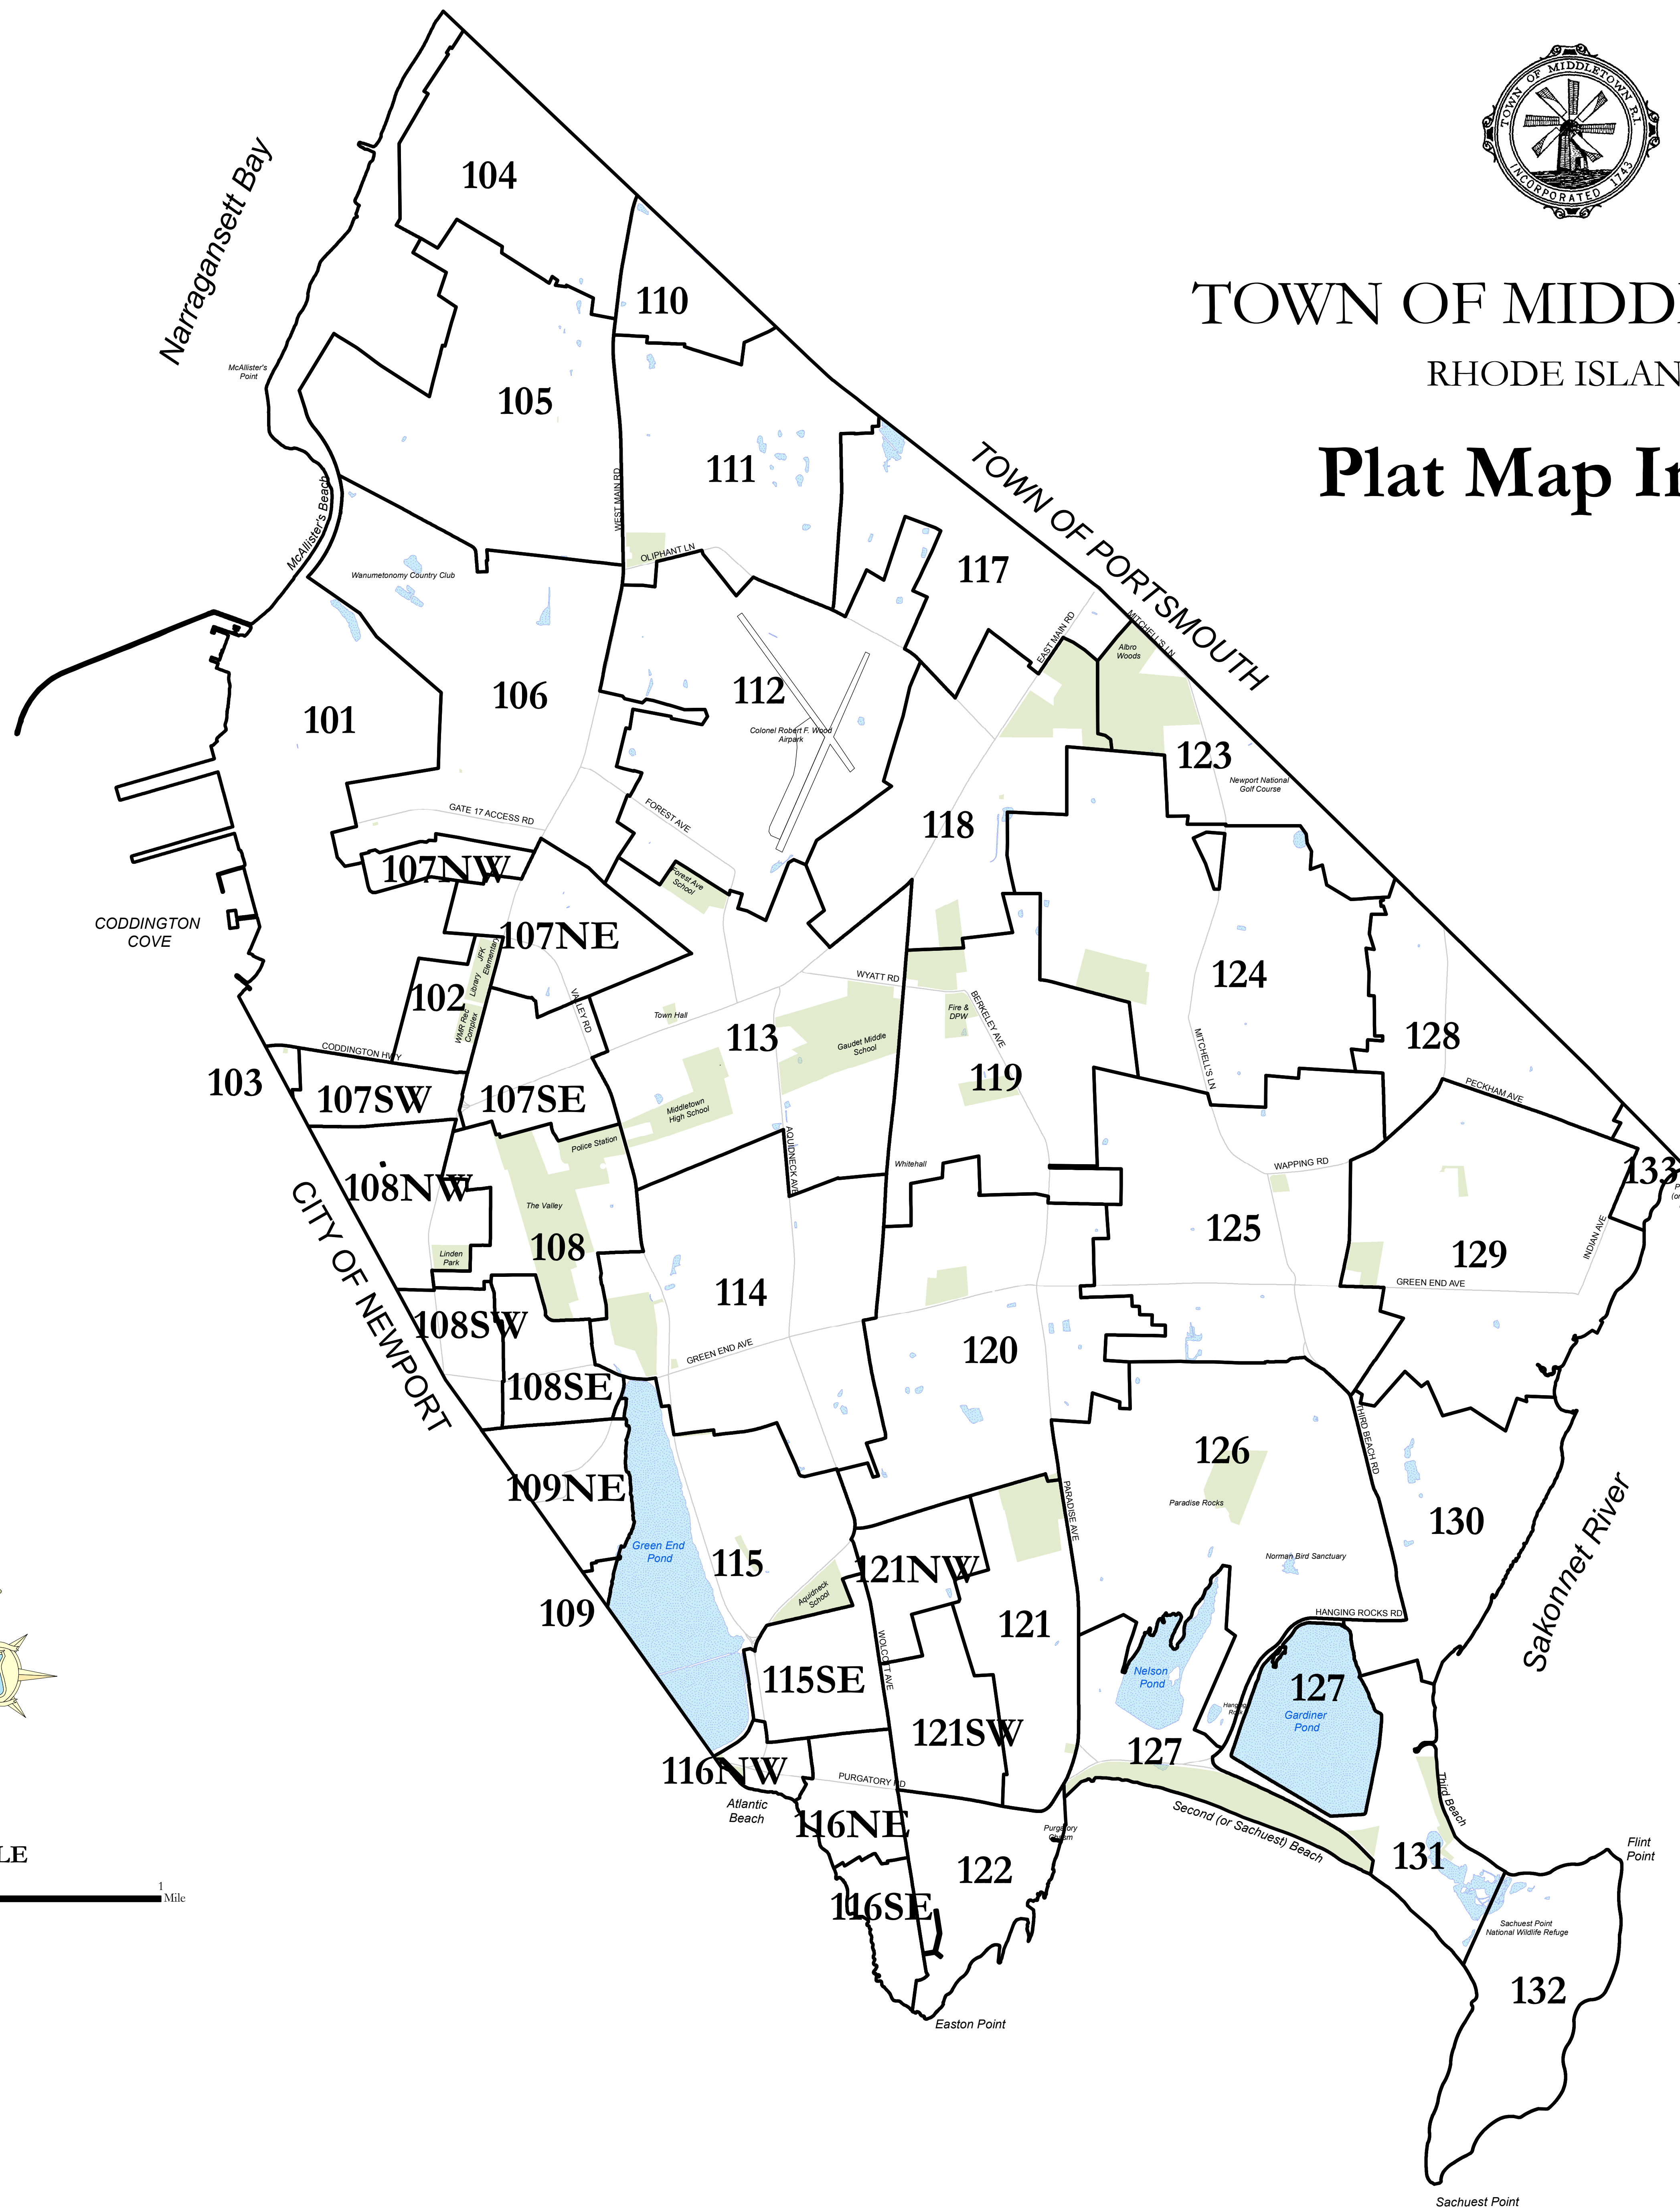

TOWN OF MIDDLETOWN
RHODE ISLAND

Plat Map Index

Mapping is current through
December 31, 2014

Note: This map is for assessment purposes only
and is not valid for legal description or conveyance.

Prepared: 6/2015 AR