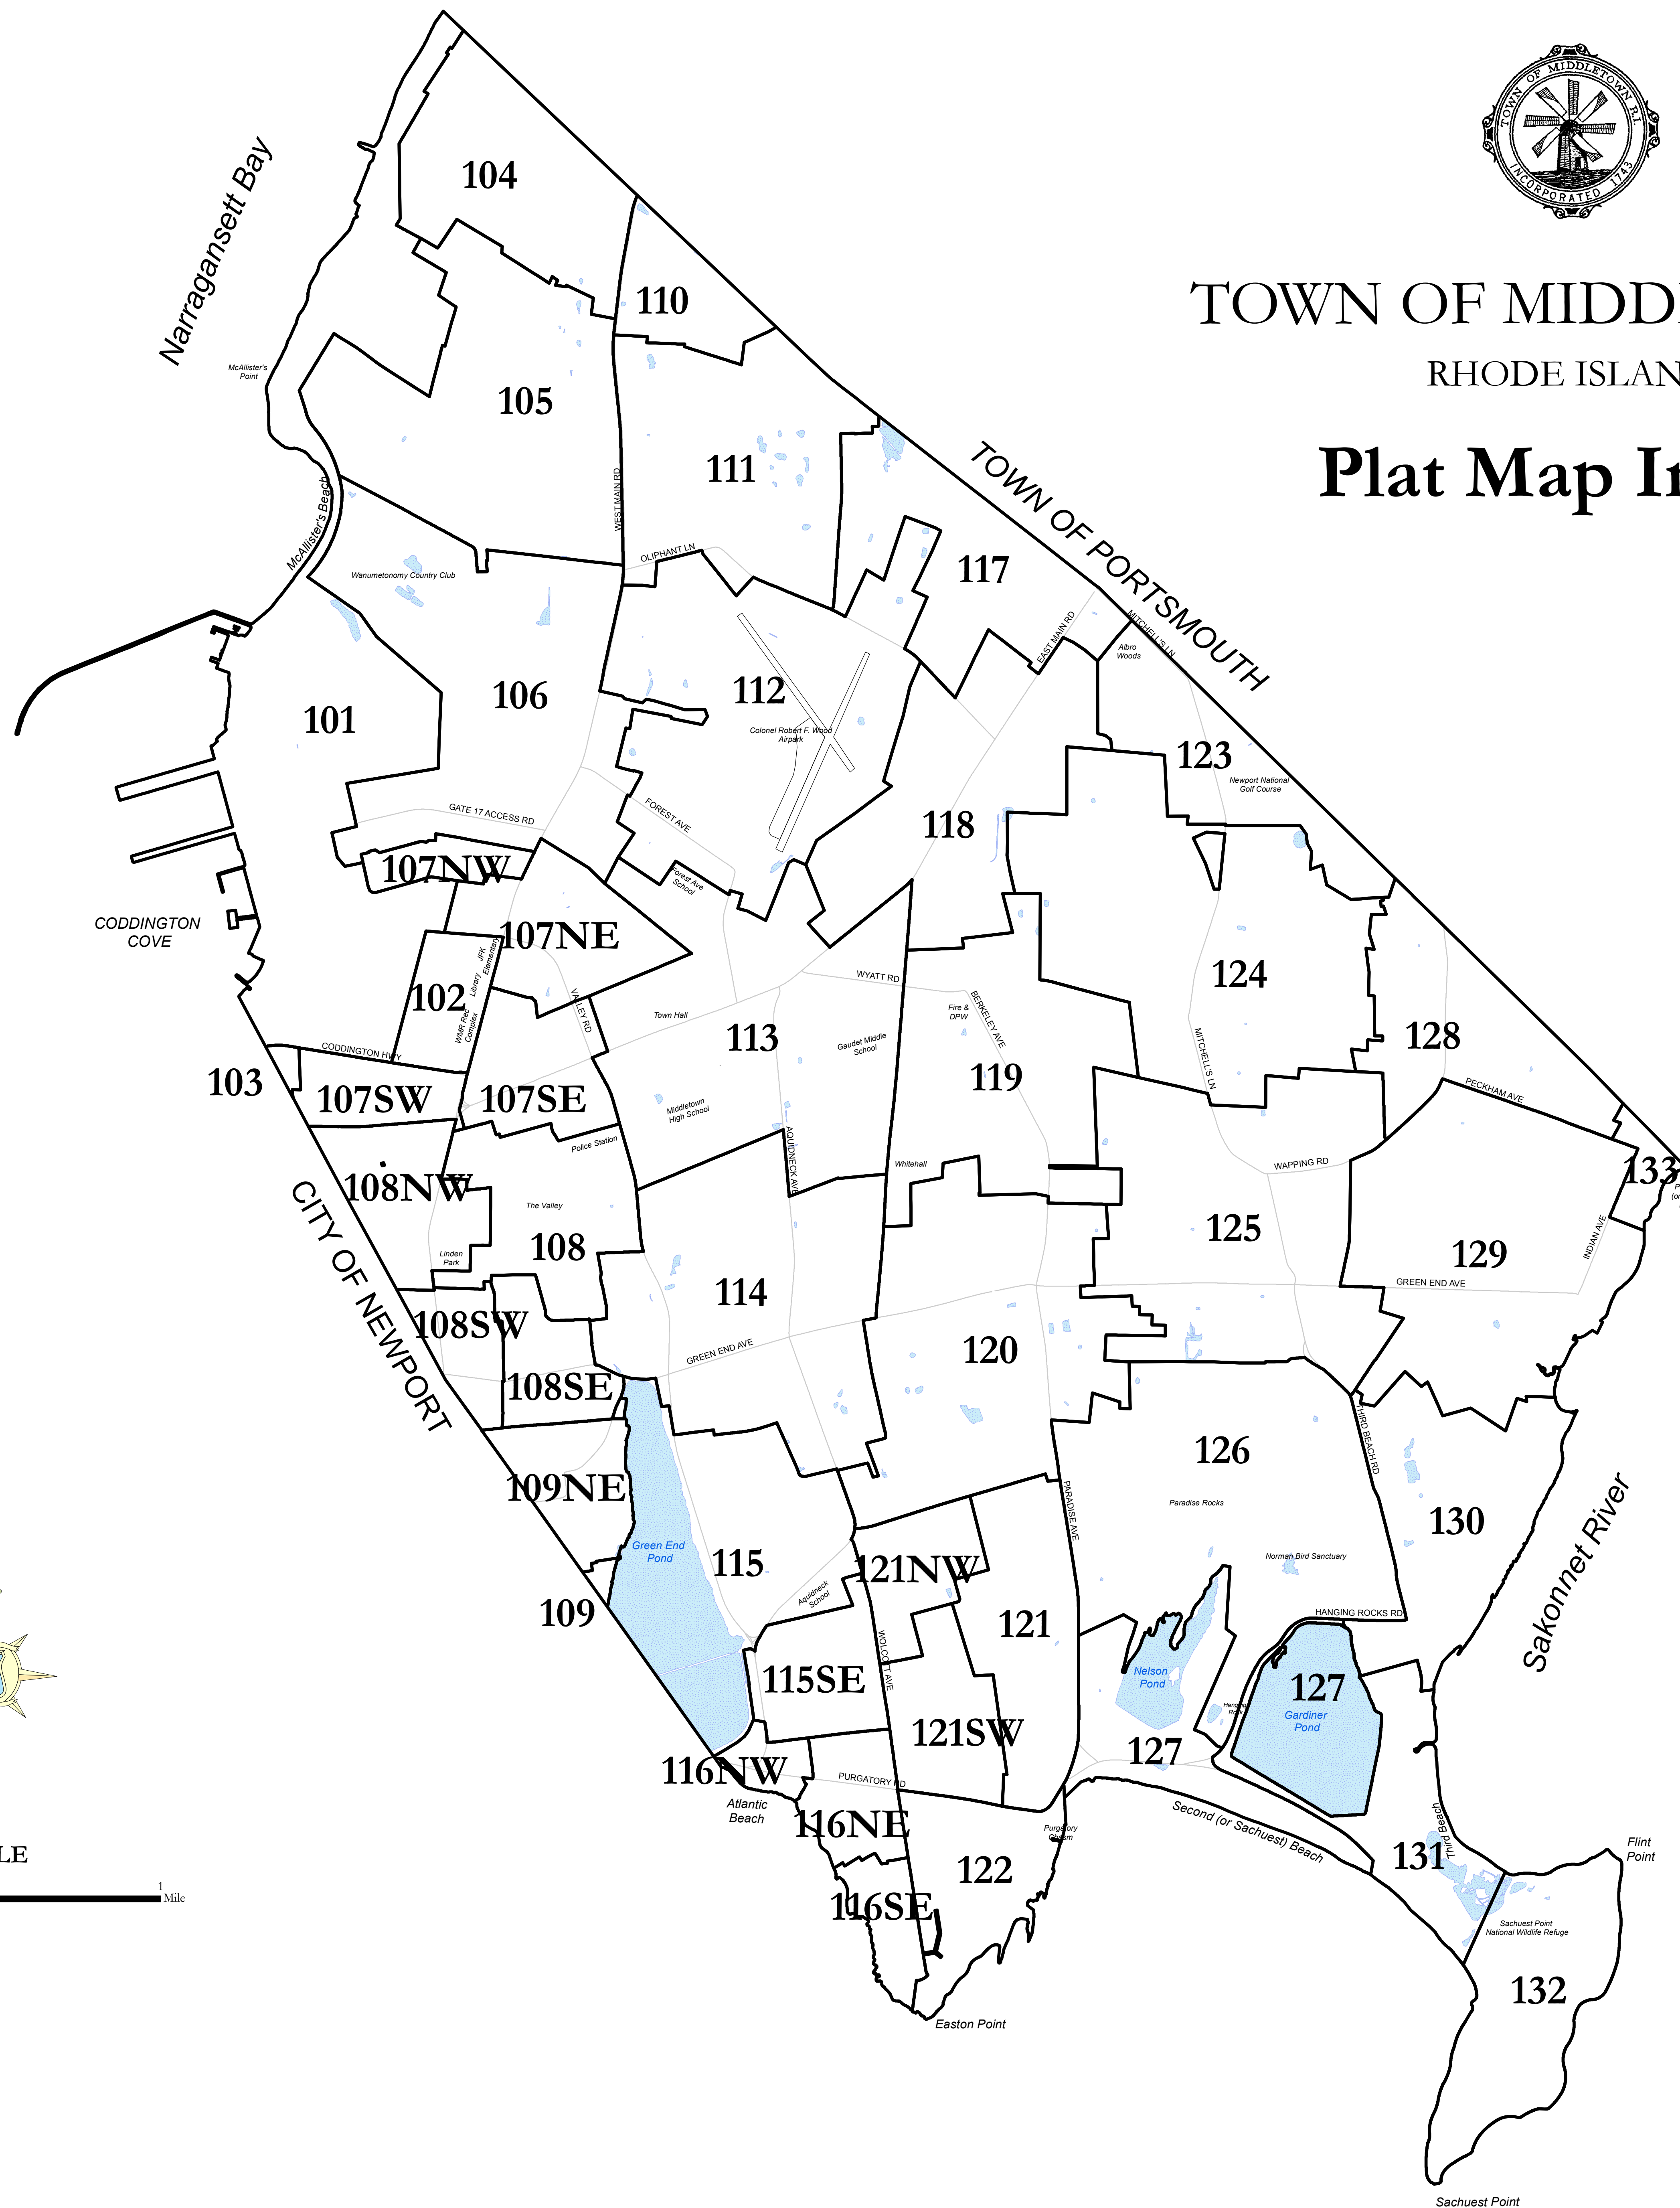

TOWN OF MIDDLETOWN
RHODE ISLAND

Plat Map Index

SCALE

Mapping is current through
December 31, 2010

Note: This map is for assessment purposes only
and is not valid for legal description or conveyance.

Prepared: 10/2011 AR