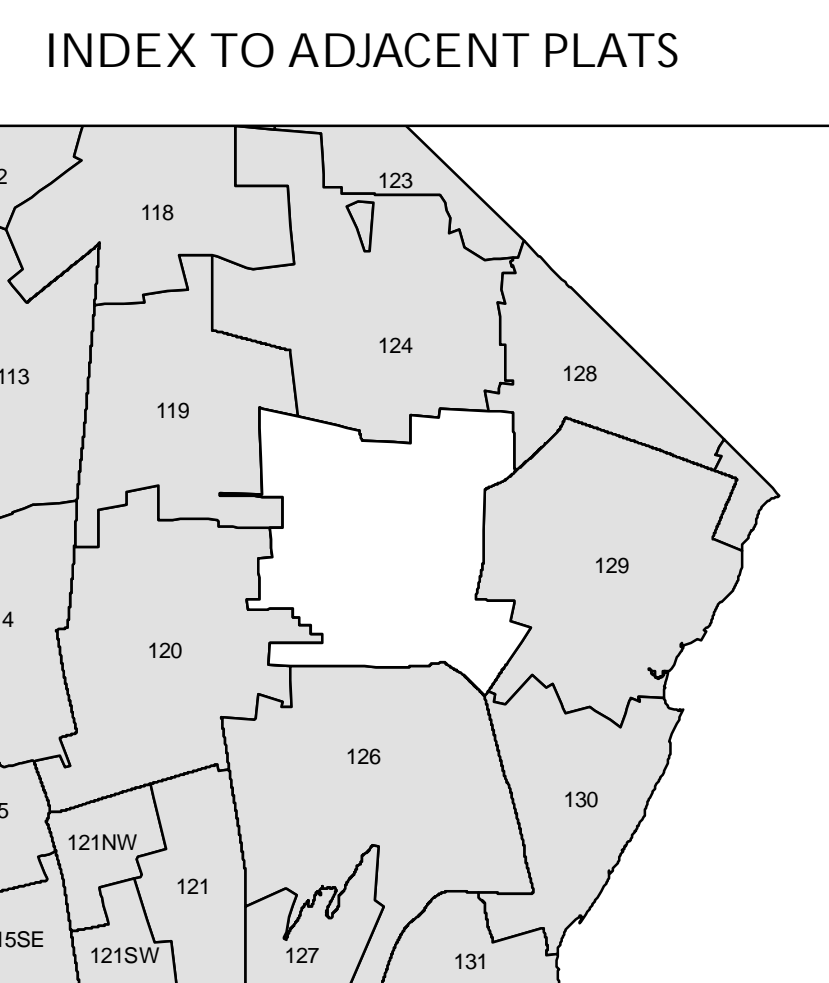

Zoning Districts

GB	GBA
LB	LBA
OB	OBA
LI	LIA
OP	OPA
P	PA
OS	OSA
R-60	R-60A
R-40	R-40A
R-30	R-30A
R-20	R-20A
R-10	R-10A
RM	RMA
MT	MTA

Mapping is current through
Dec 31, 2006
Updated: 12/31/06

Note: This map is for assessment purposes only
and is not valid for legal description or conveyance.
Prepared by: Fuss and O'Neill Technologies
Providence, Rhode Island

**TOWN OF MIDDLETOWN
RHODE ISLAND**

Plat 125