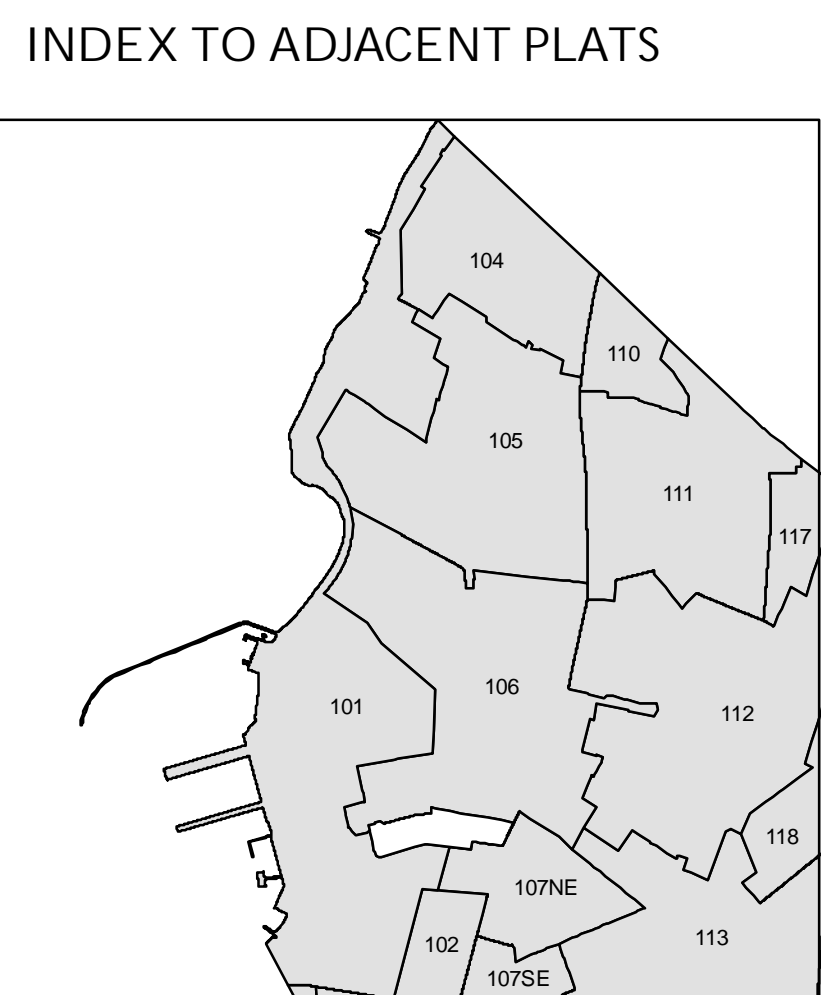

Zoning Districts

GB	GBA
LB	LBA
LI	LIA
OB	OBA
OP	OPA
P	PA
OS	OSA
R-60	R-60A
R-40	R-40A
R-30	R-30A
R-20	R-20A
R-10	R-10A
RM	RMA
MT	MTA

Mapping is current through
Dec 31, 2006
Updated: 12/31/06

Note: This map is for assessment purposes only
and is not valid for legal description or conveyance.
Prepared by: Fuss and O'Neill Technologies
Providence, Rhode Island

SCALE

TOWN OF MIDDLETOWN
RHODE ISLAND

Plat 107NW