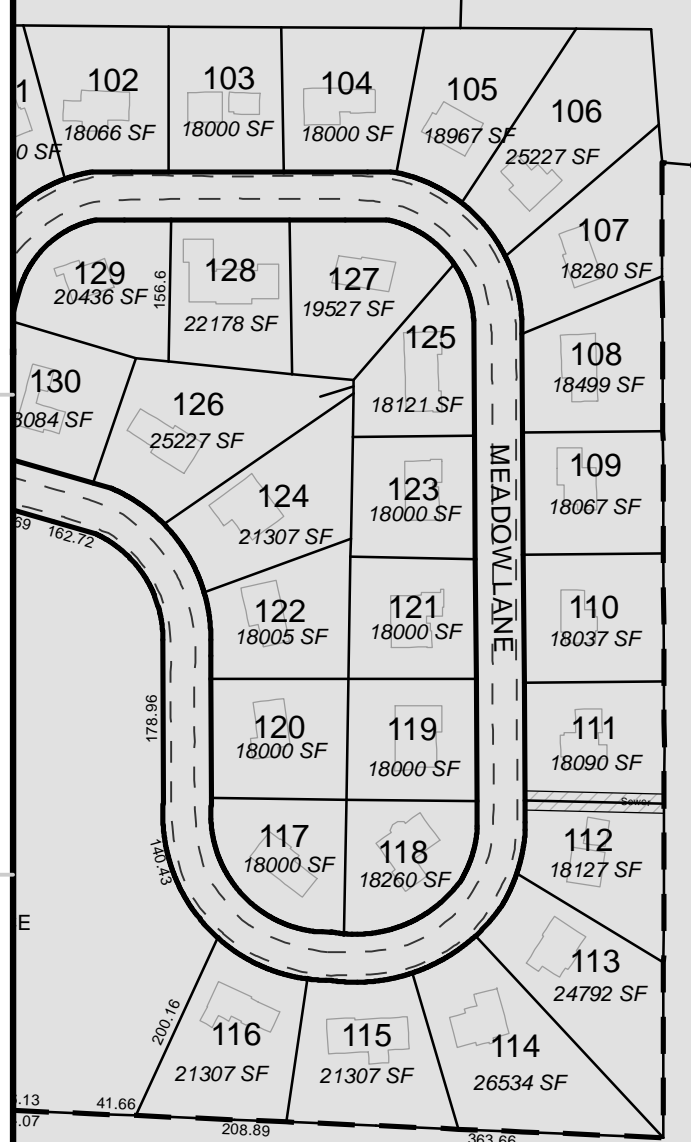

Zoning Districts

CU	CBA
LB	LEA
LI	LIA
OR	OFA
OP	OFA
P	PA
OS	OSA
R-60	R-50A
R-10	R-10A
R-30	R-50A
R-20	R-20A
H-D	H-10A
RM	RMA
MT	MTA

Includes Zoning Amendments through 10/15/2007.

Parcel Information as of 12/31/2006.
 Note: This map is for assessment purposes only and is not valid for legal description or conveyance.

Prepared by: Middletown Geographic Information System

SCALE

TOWN OF MIDDLETOWN
 RHODE ISLAND

Plat 123