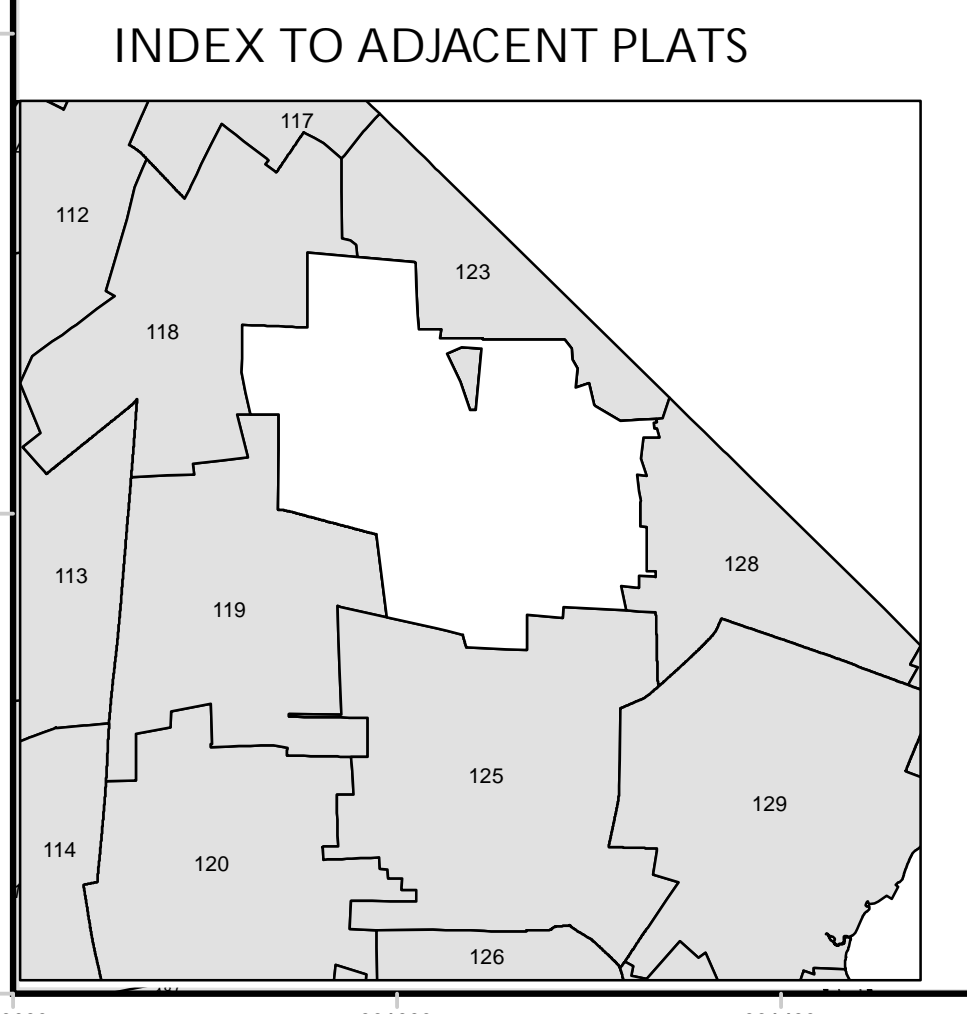

**Zoning Districts**

Cu	CBA
LB	LBA
LI	LIA
OR	ORA
OP	OFA
P	PA
OS	OSA
R-60	R-50A
R-10	R-10A
R-20	R-20A
R-30	R-30A
H-D	H-18A
RM	RMA
MT	MTA

Includes Zoning Amendments through 10/15/2007.

Parcel Information as of 12/31/2006.  
Note: This map is for assessment purposes only and is not valid for legal description or conveyance.

Prepared by: Middletown Geographic Information System.

SCALE

**TOWN OF MIDDLETOWN**  
RHODE ISLAND

**Plat 124**