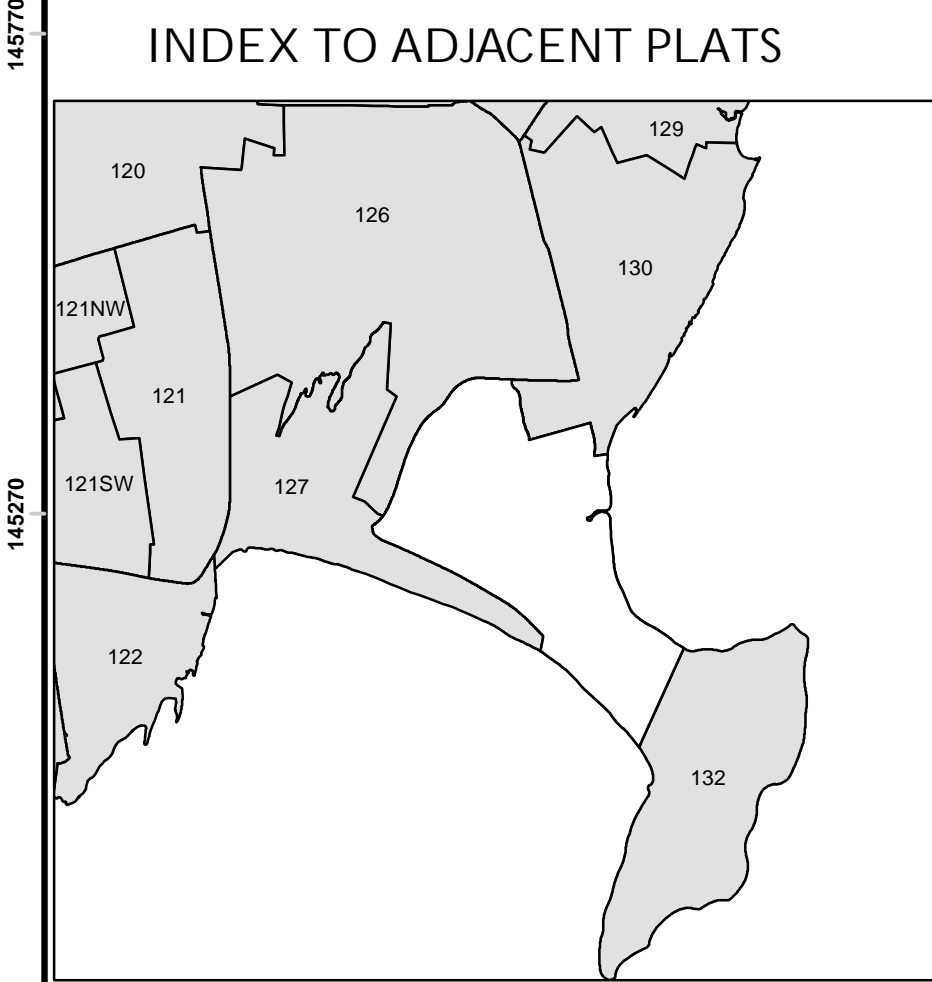

Zoning Districts

GB	GBA
LB	LBA
LI	LIA
OB	OBA
OP	OPA
P	PA
OS	OSA
R-60	R-60A
R-40	R-40A
R-30	R-30A
R-20	R-20A
R-10	R-10A
RM	RMA
MT	MTA

Includes Zoning Amendments through 10/15/2007.

Parcel Information as of 12/31/2006.
 Note: This map is for assessment purposes only and is not valid for legal description or conveyance.

Prepared by: Middletown Geographic Information System.

SCALE
0 100 200 Feet

TOWN OF MIDDLETOWN
 RHODE ISLAND

Plat 131