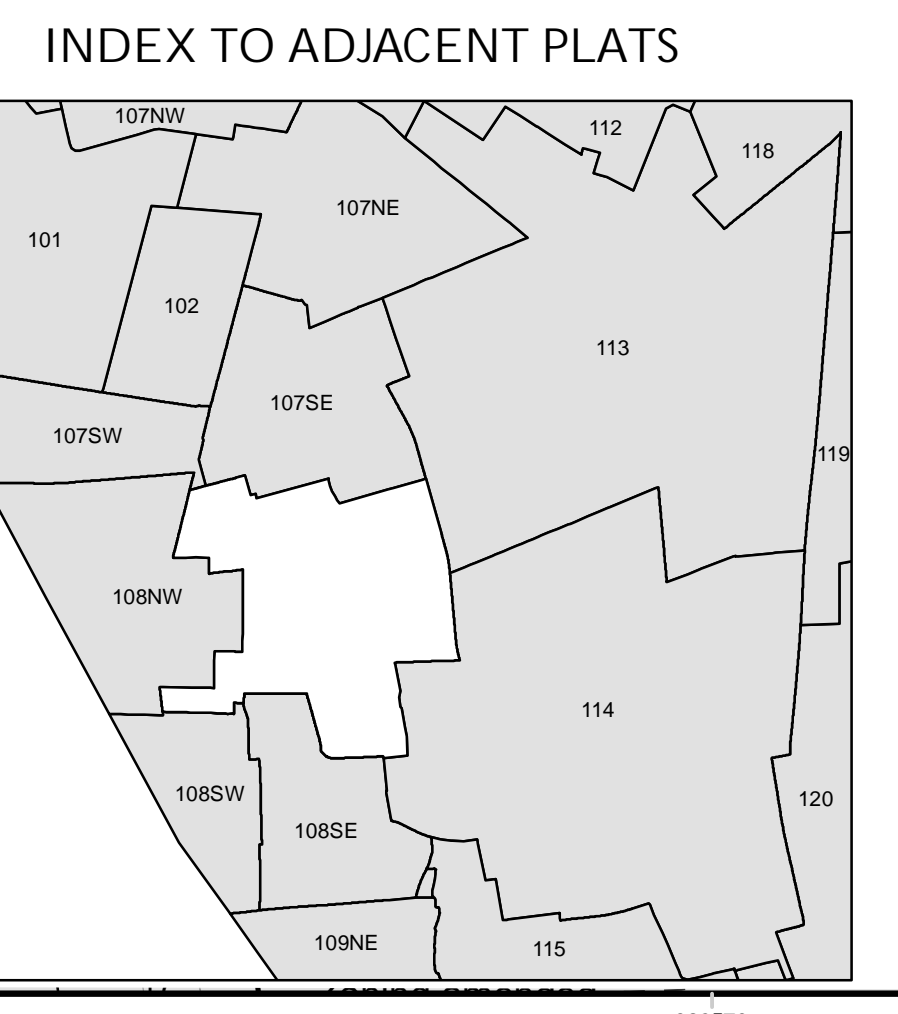

Zoning Districts

CU	CBA
LB	LEA
LI	LIA
OR	OFA
OP	OPA
P	PA
OS	OSA
R-10	R-10A
R-20	R-20A
R-30	R-30A
H-10	H-10A
RM	RMA
MT	MTA

Includes Zoning Amendments through 10/15/2007.

Parcel Information as of 12/31/2006.
 Note: This map is for assessment purposes only and is not valid for legal description or conveyance.

Prepared by: Middletown Geographic Information System

SCALE

TOWN OF MIDDLETOWN
 RHODE ISLAND

Plat 108