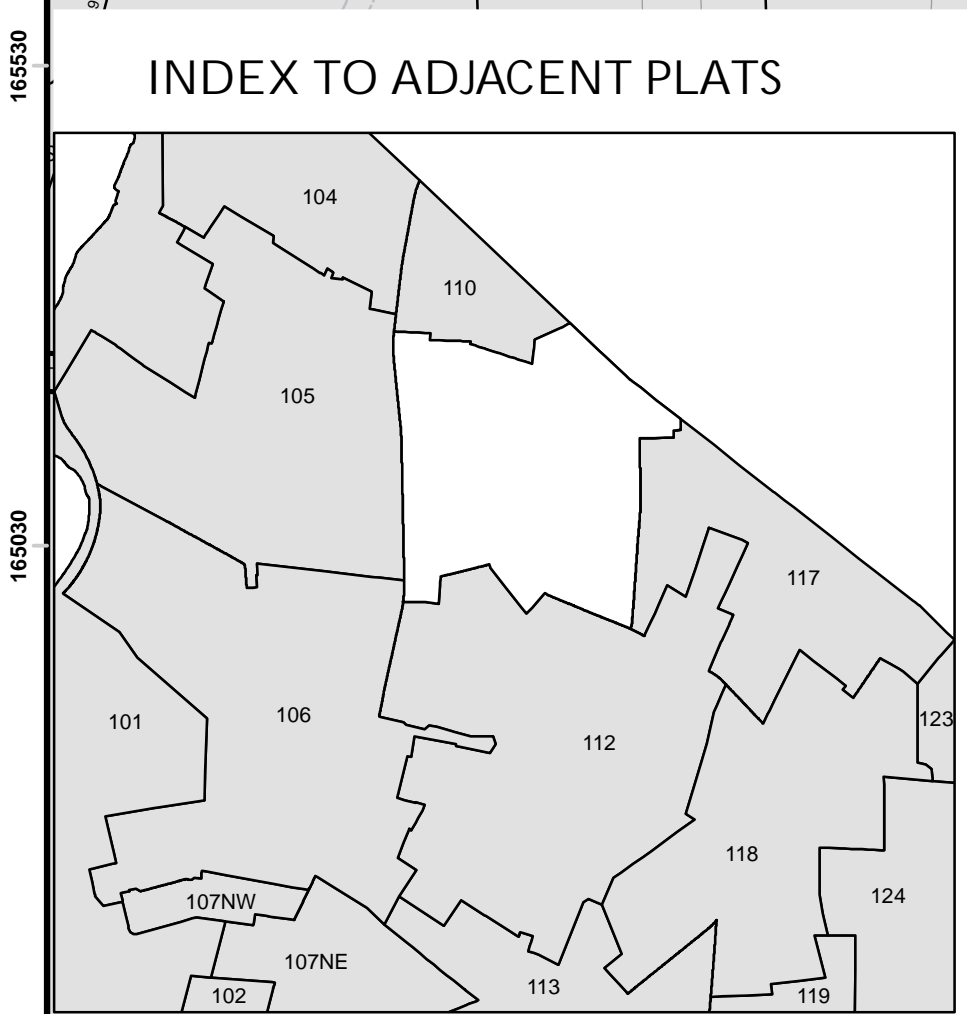

**Zoning Districts**

Cu	CBA
LB	LBA
LI	LIA
OR	OFA
OP	OPA
P	PA
OS	OSA
R-6D	R-50A
R-10	R-10A
R-20	R-20A
R-30	R-30A
H-D	H-10A
RM	RMA
MT	MTA

Includes Zoning Amendments through 10/15/2007.

Parcel Information as of 12/31/2006.  
 Note: This map is for assessment purposes only and is not valid for legal description or conveyance.

Prepared by: Middletown Geographic Information System

SCALE

**TOWN OF MIDDLETOWN**  
 RHODE ISLAND

**Plat 111**